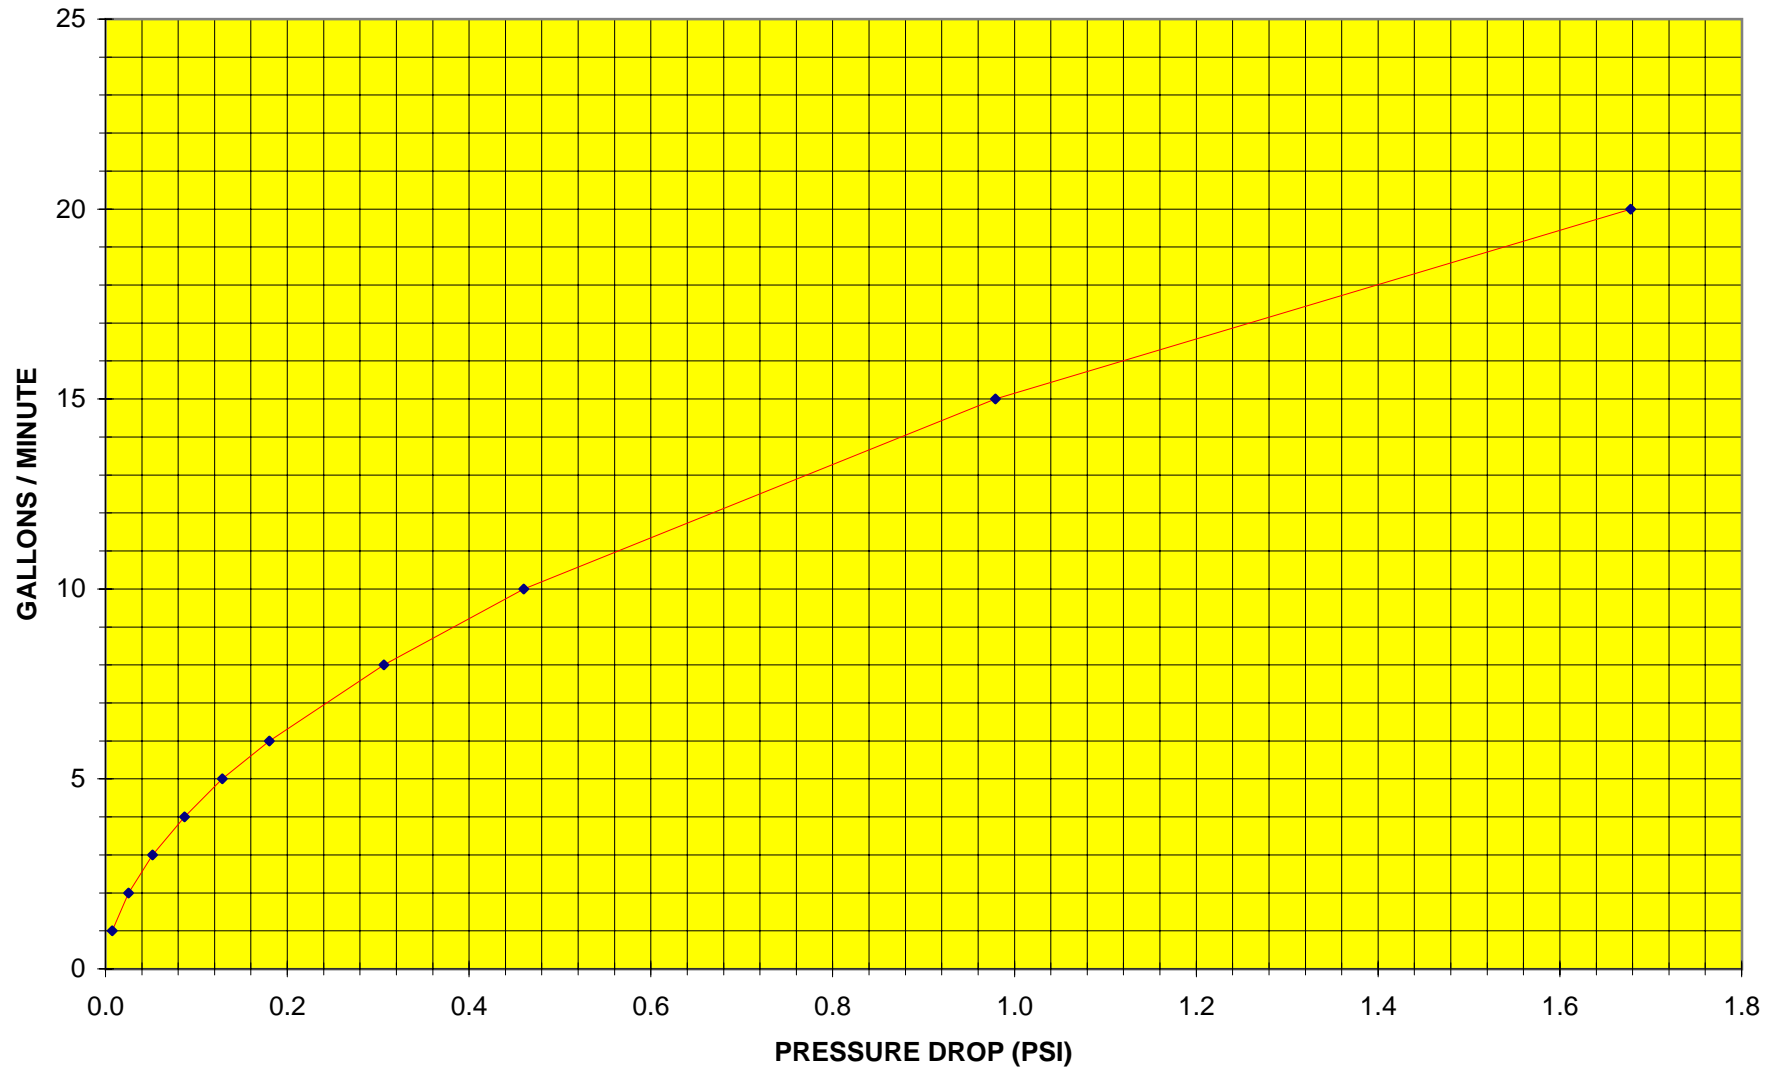

PRESSURE DROP 1" FIRE LOOP