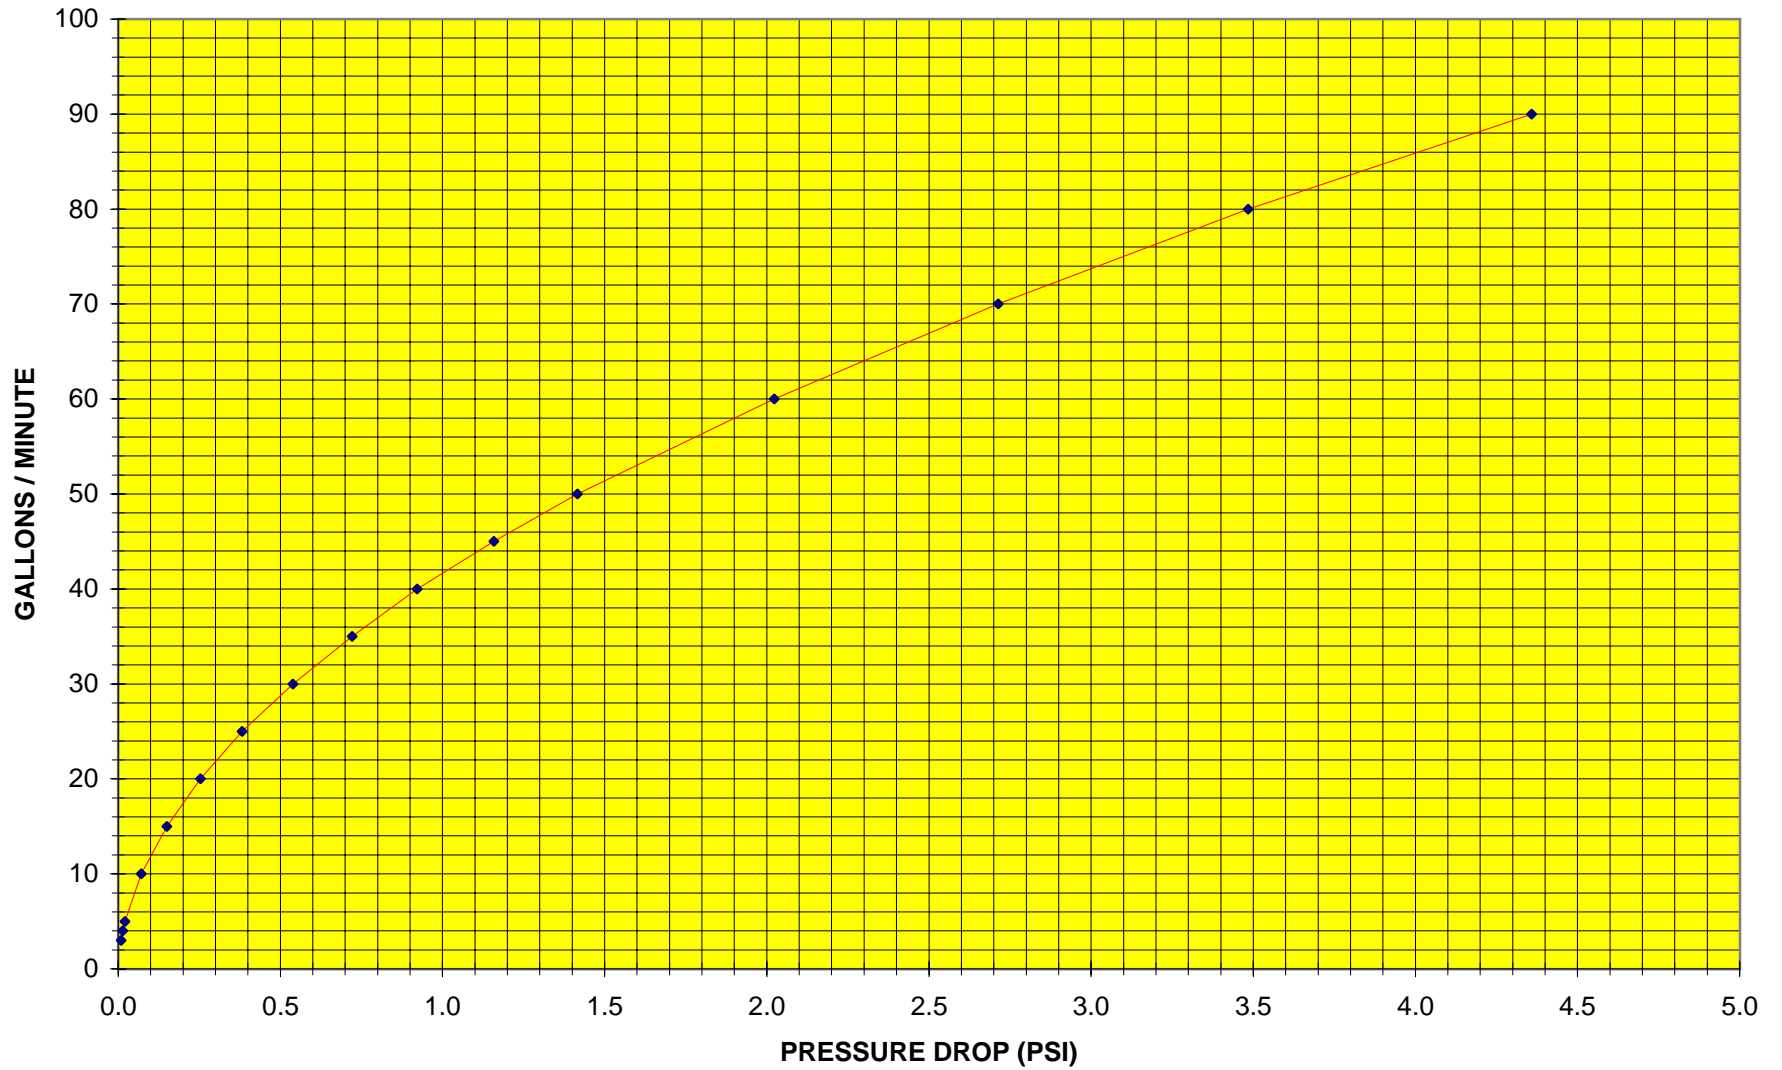

PRESSURE DROP 1-1/2" FIRE LOOP