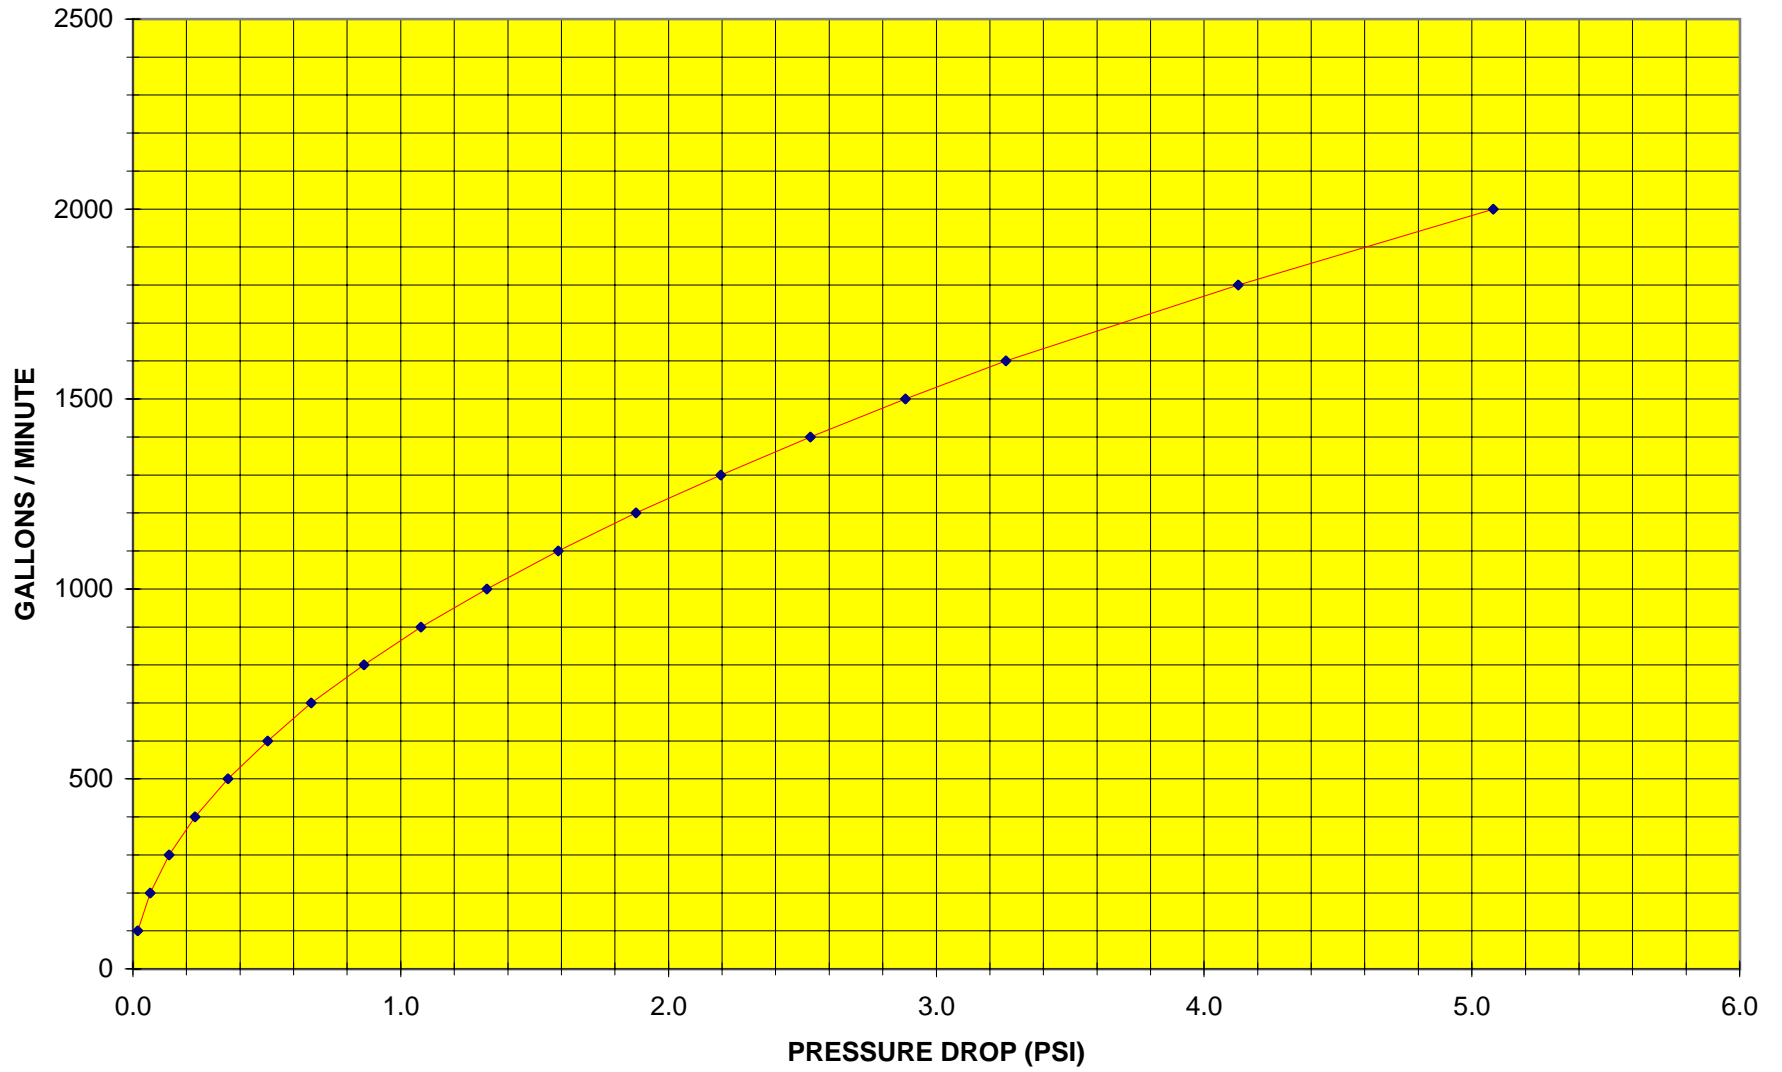

PRESSURE DROP 6" FIRE LOOP