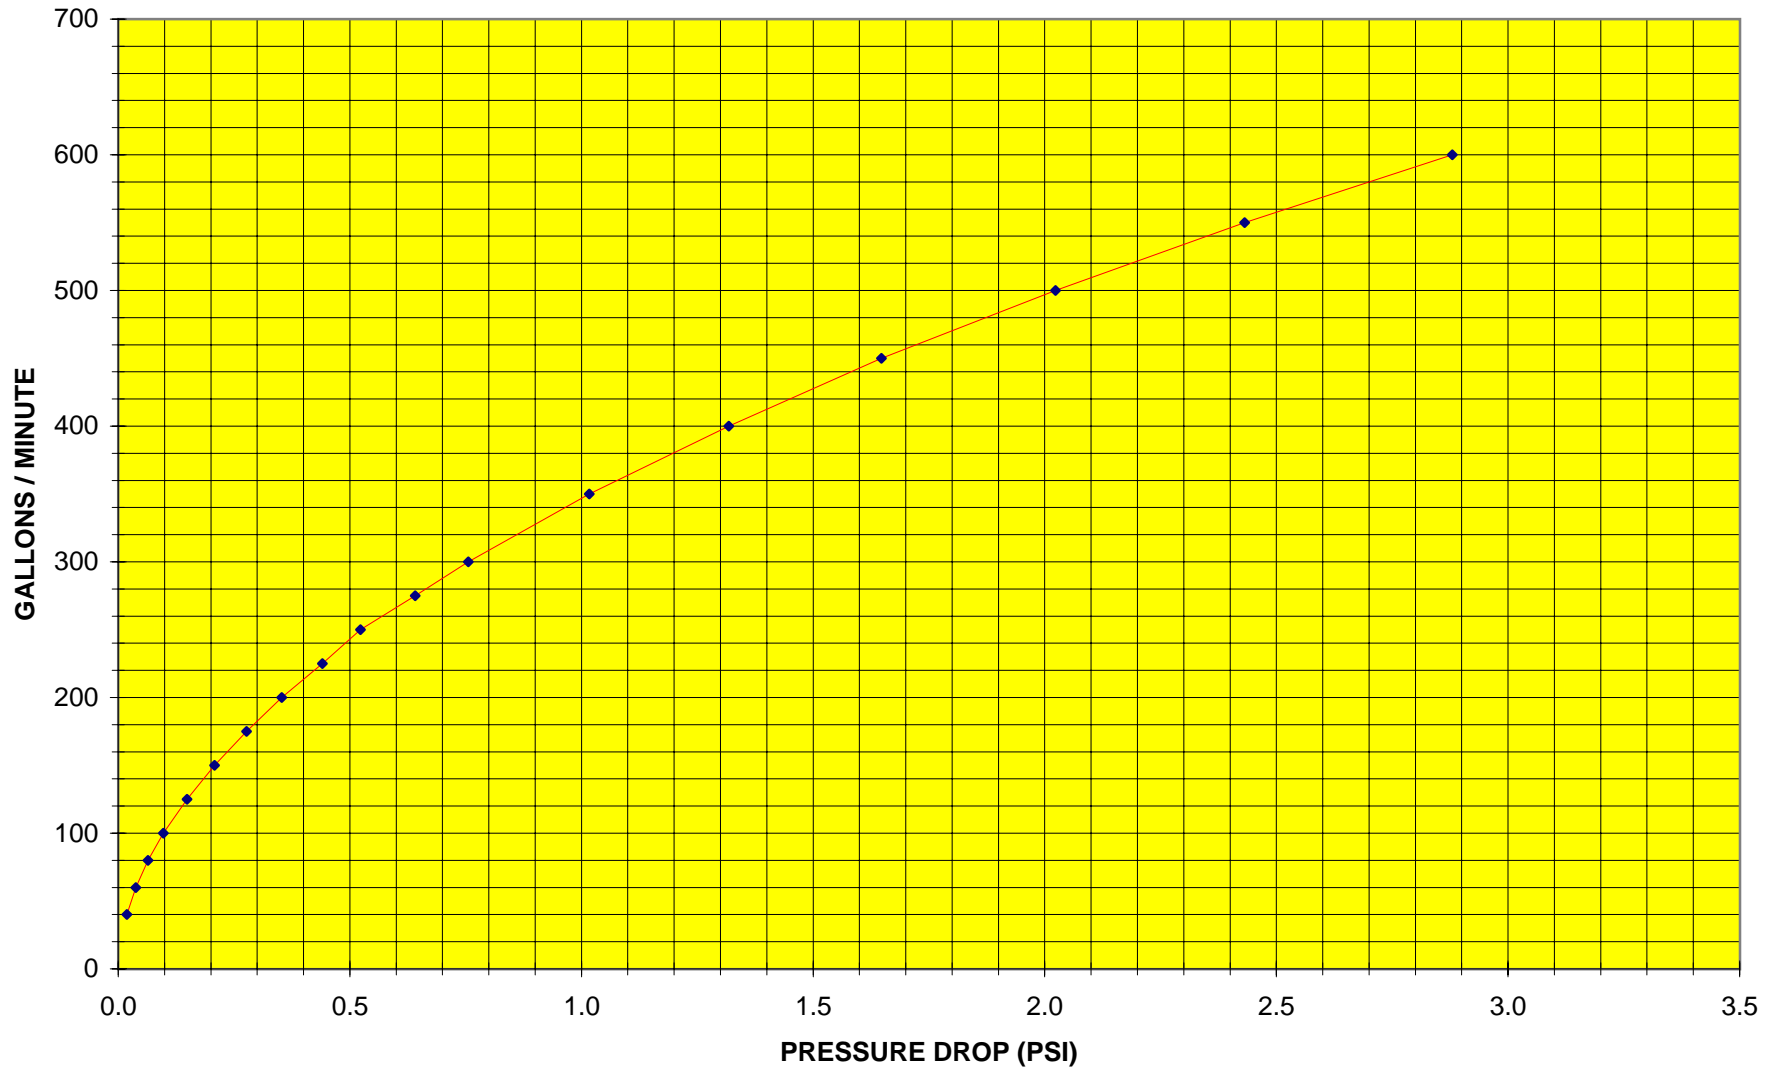

PRESSURE DROP 4" FIRE LOOP