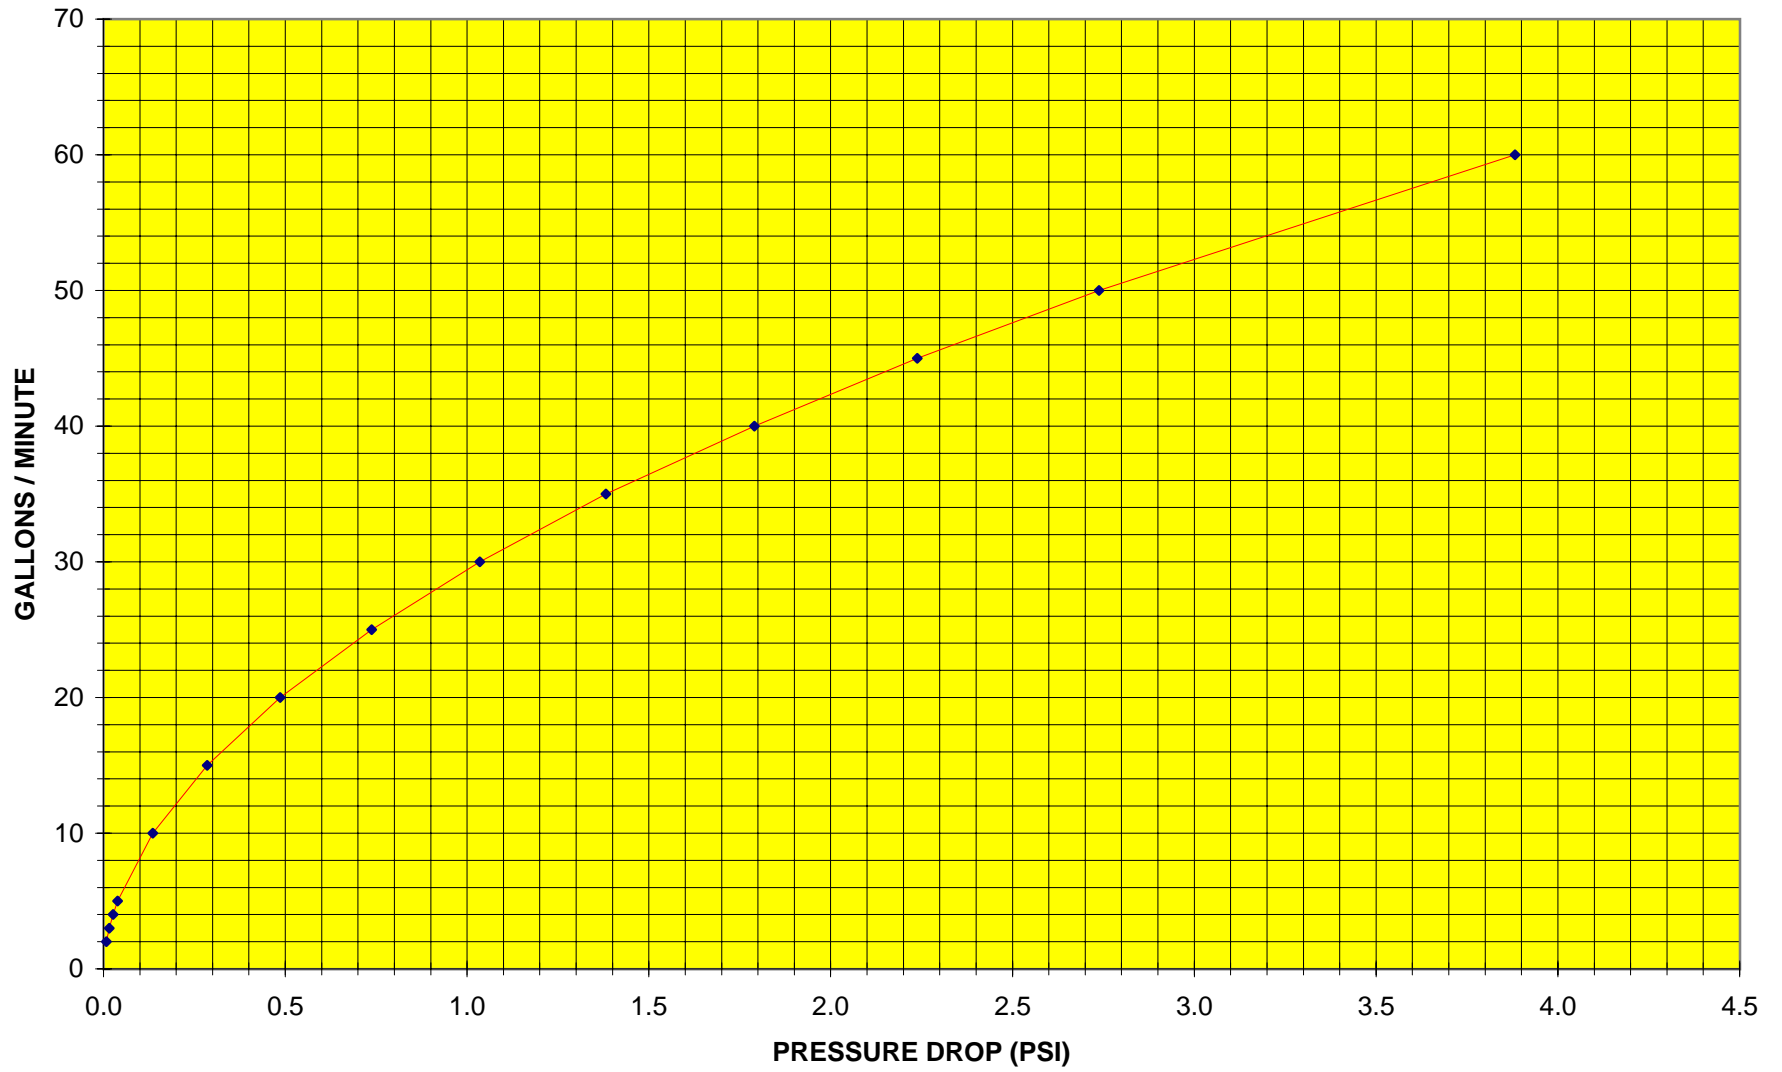

PRESSURE DROP 1-1/4" FIRE LOOP