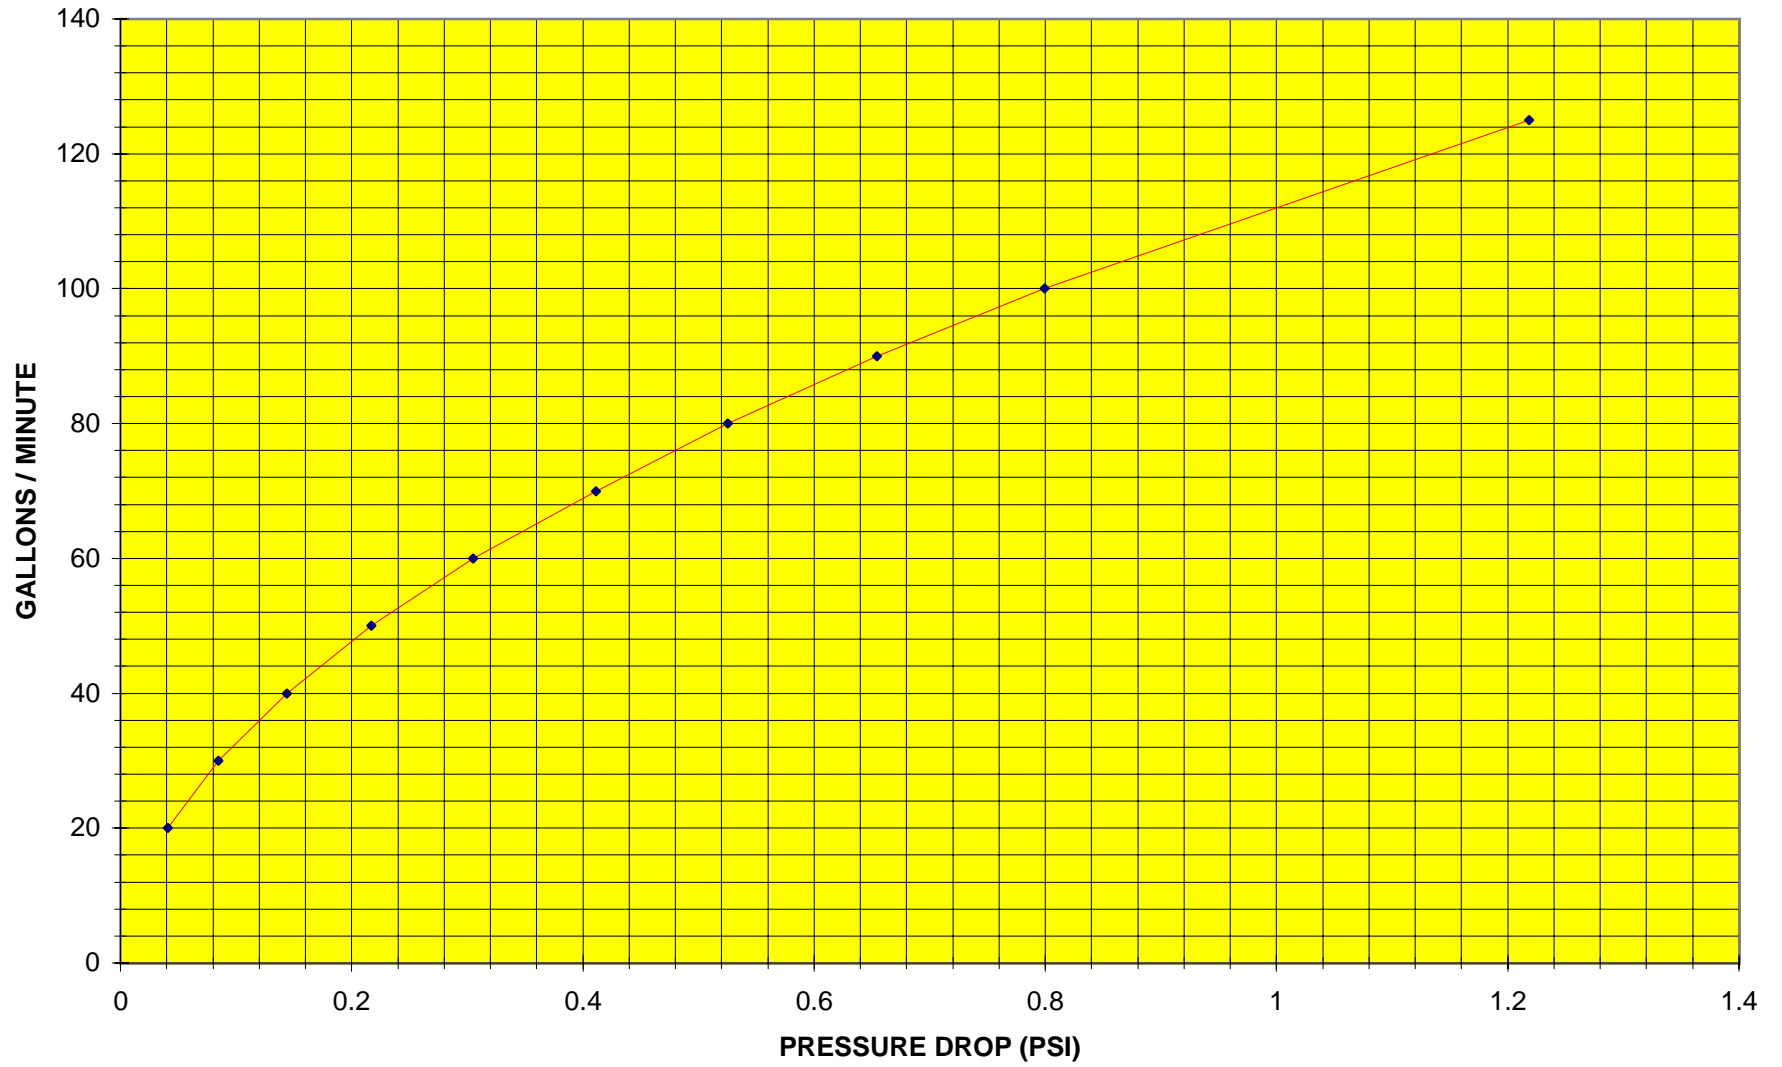

PRESSURE DROP 2-1/2" FIRE LOOP