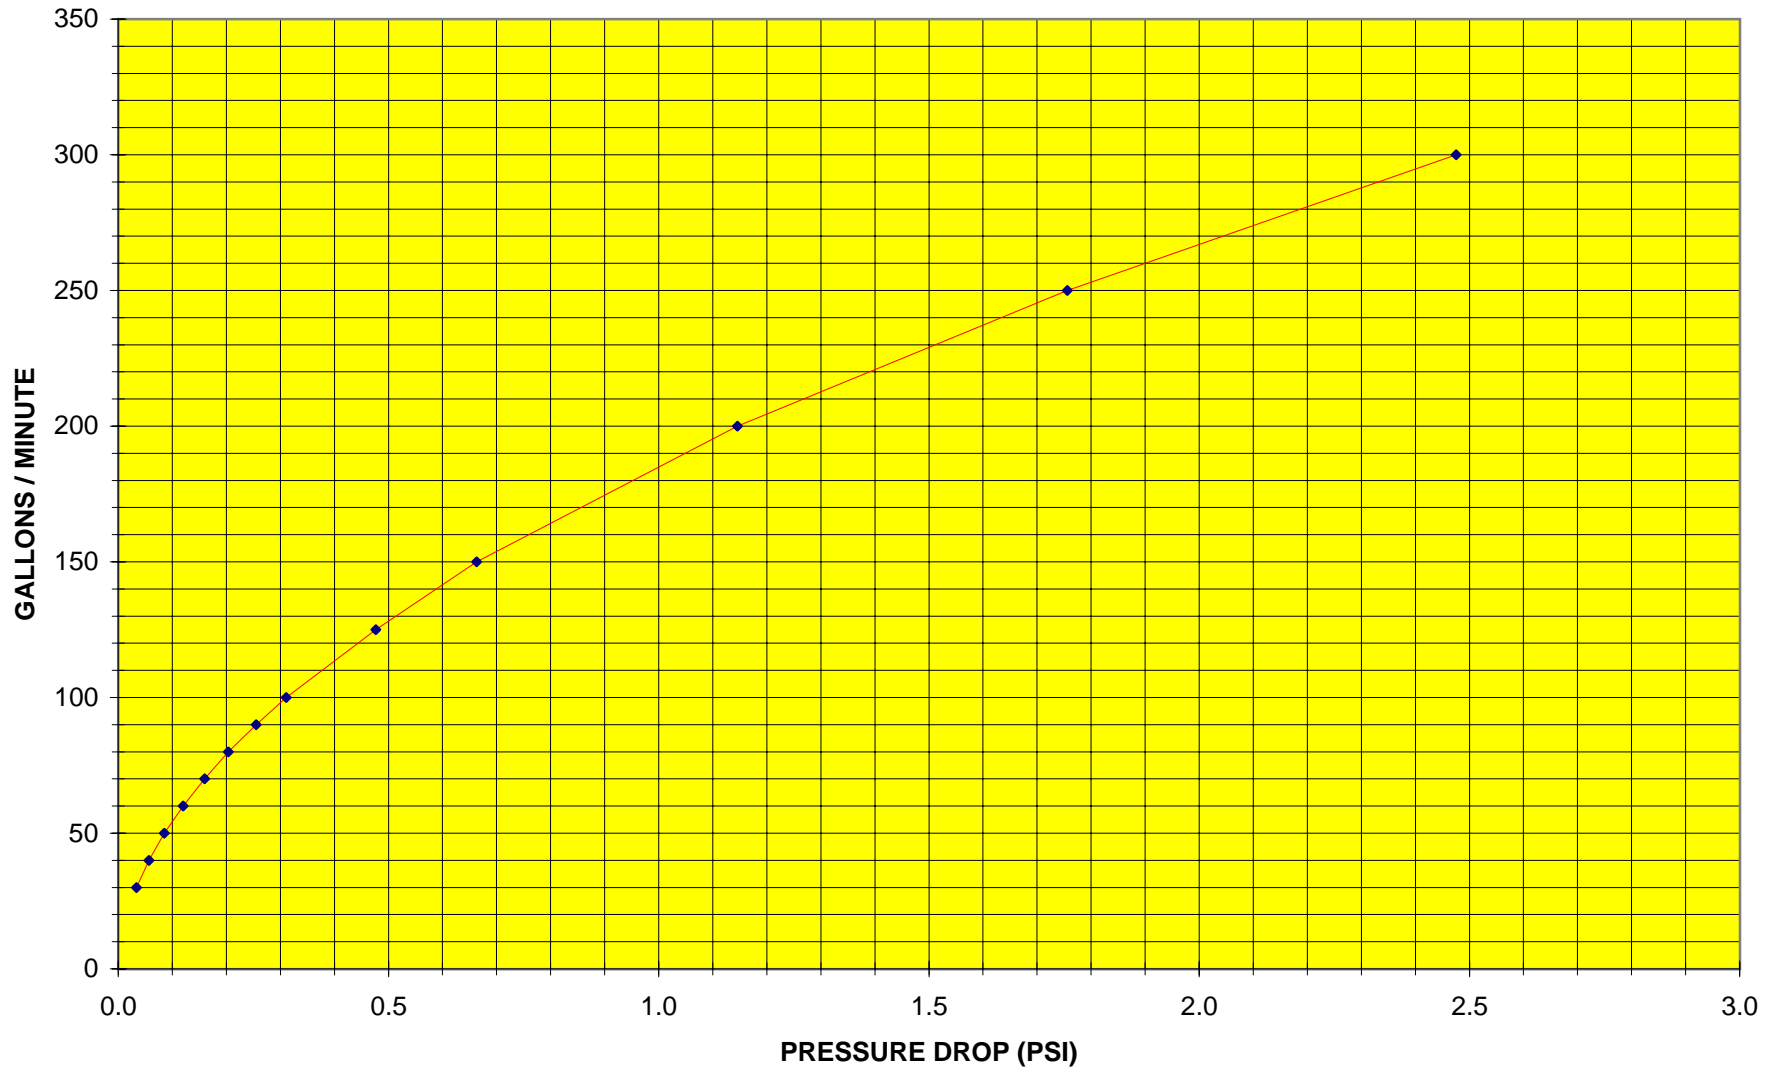

PRESSURE DROP 3" FIRE LOOP