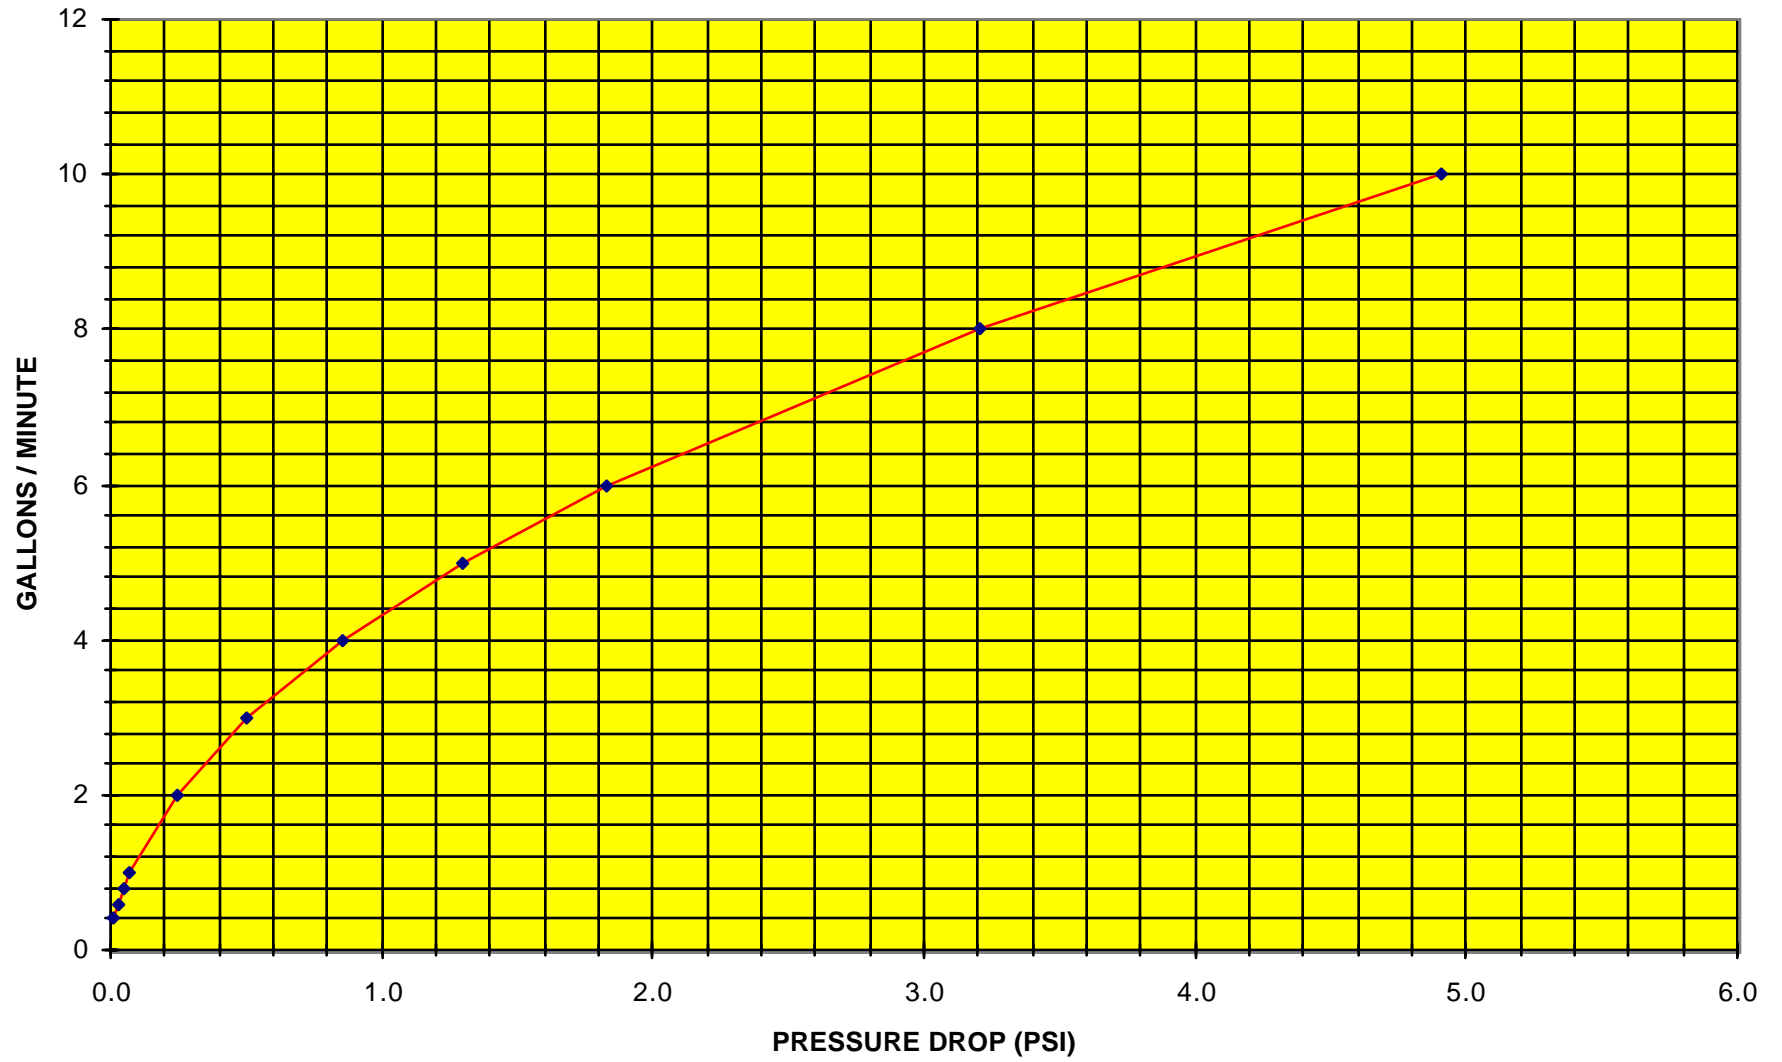

### PRESSURE DROP 1/2" FIRE LOOP