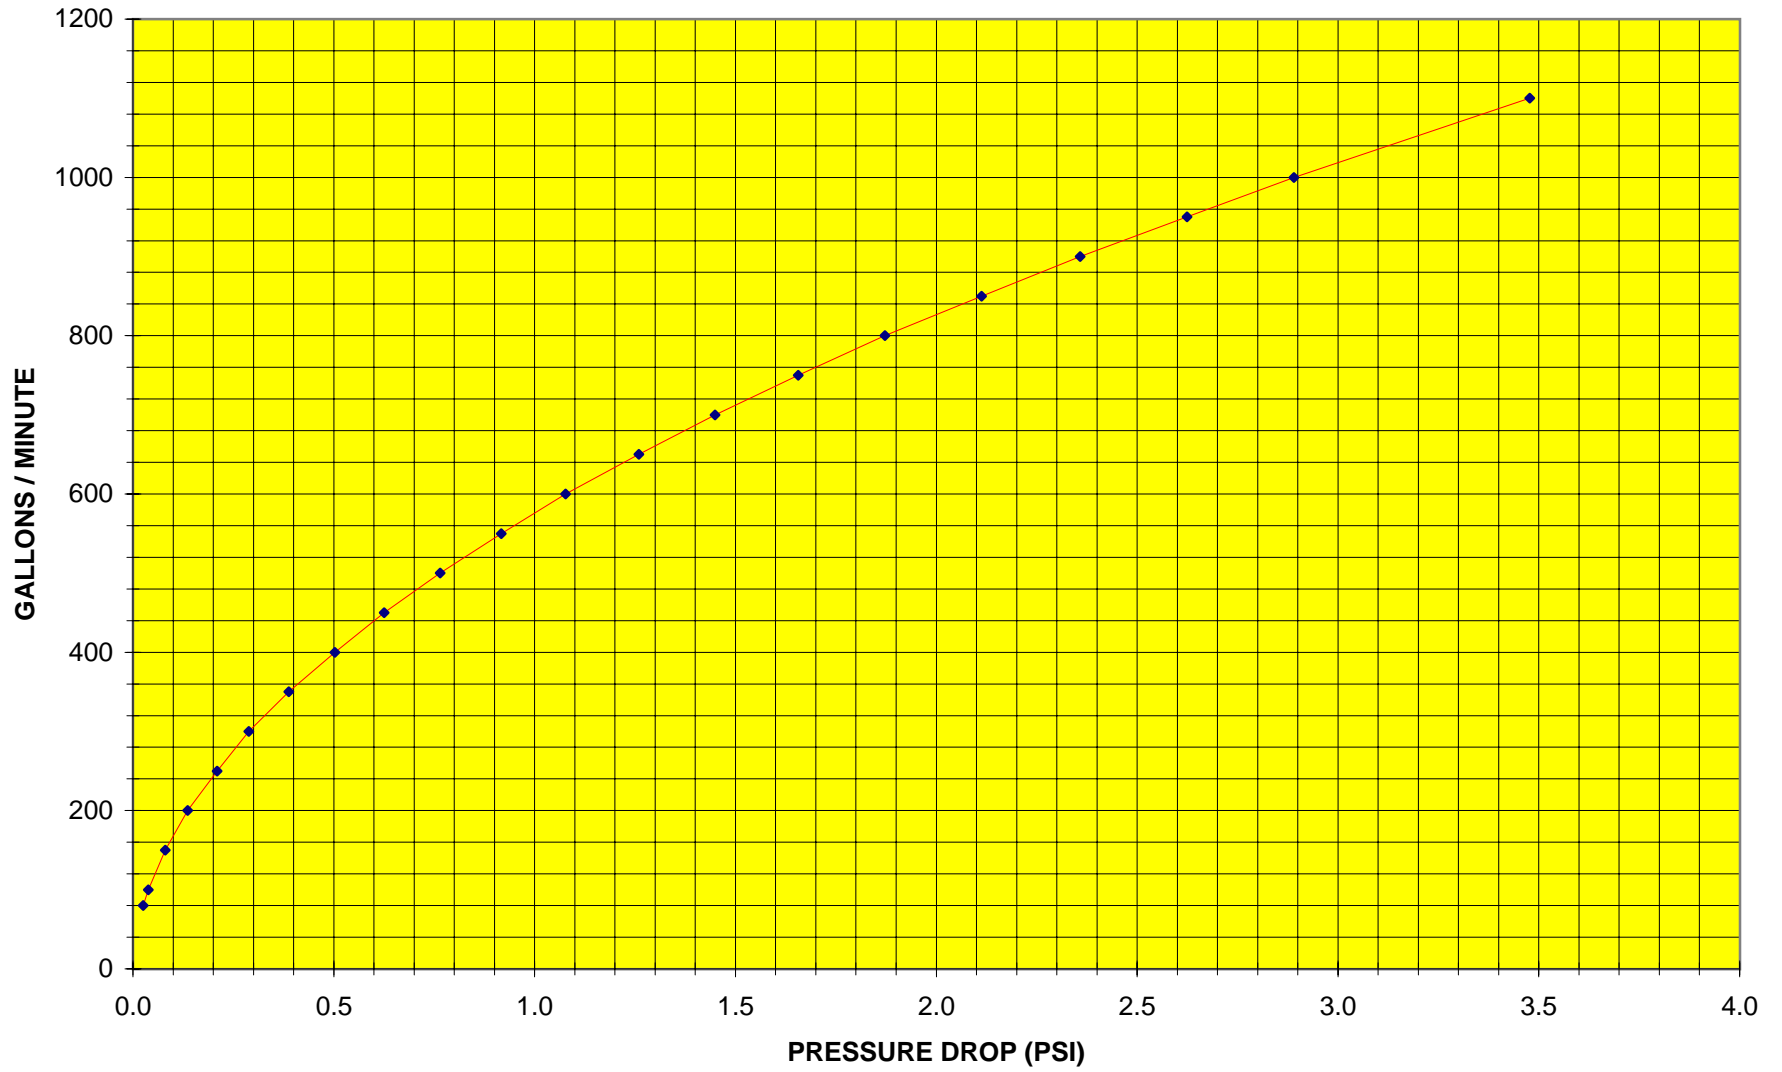

PRESSURE DROP 5" FIRE LOOP