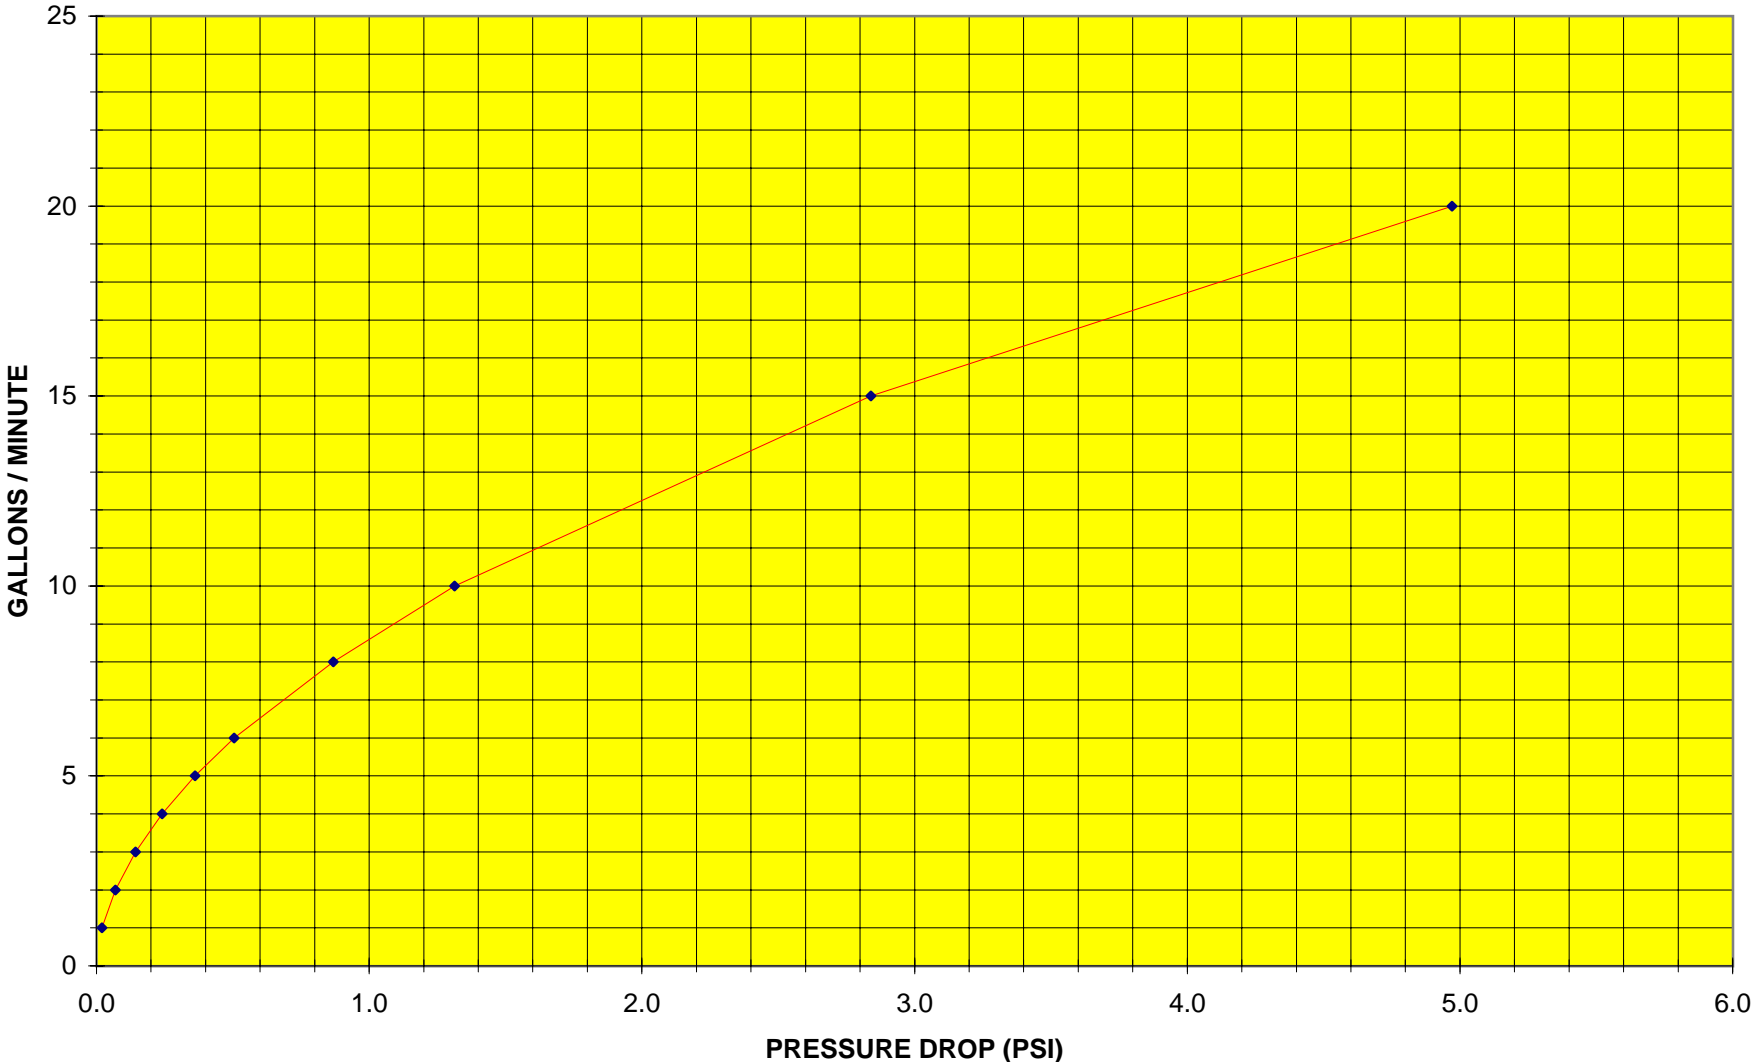

PRESSURE DROP 3/4" FIRE LOOP