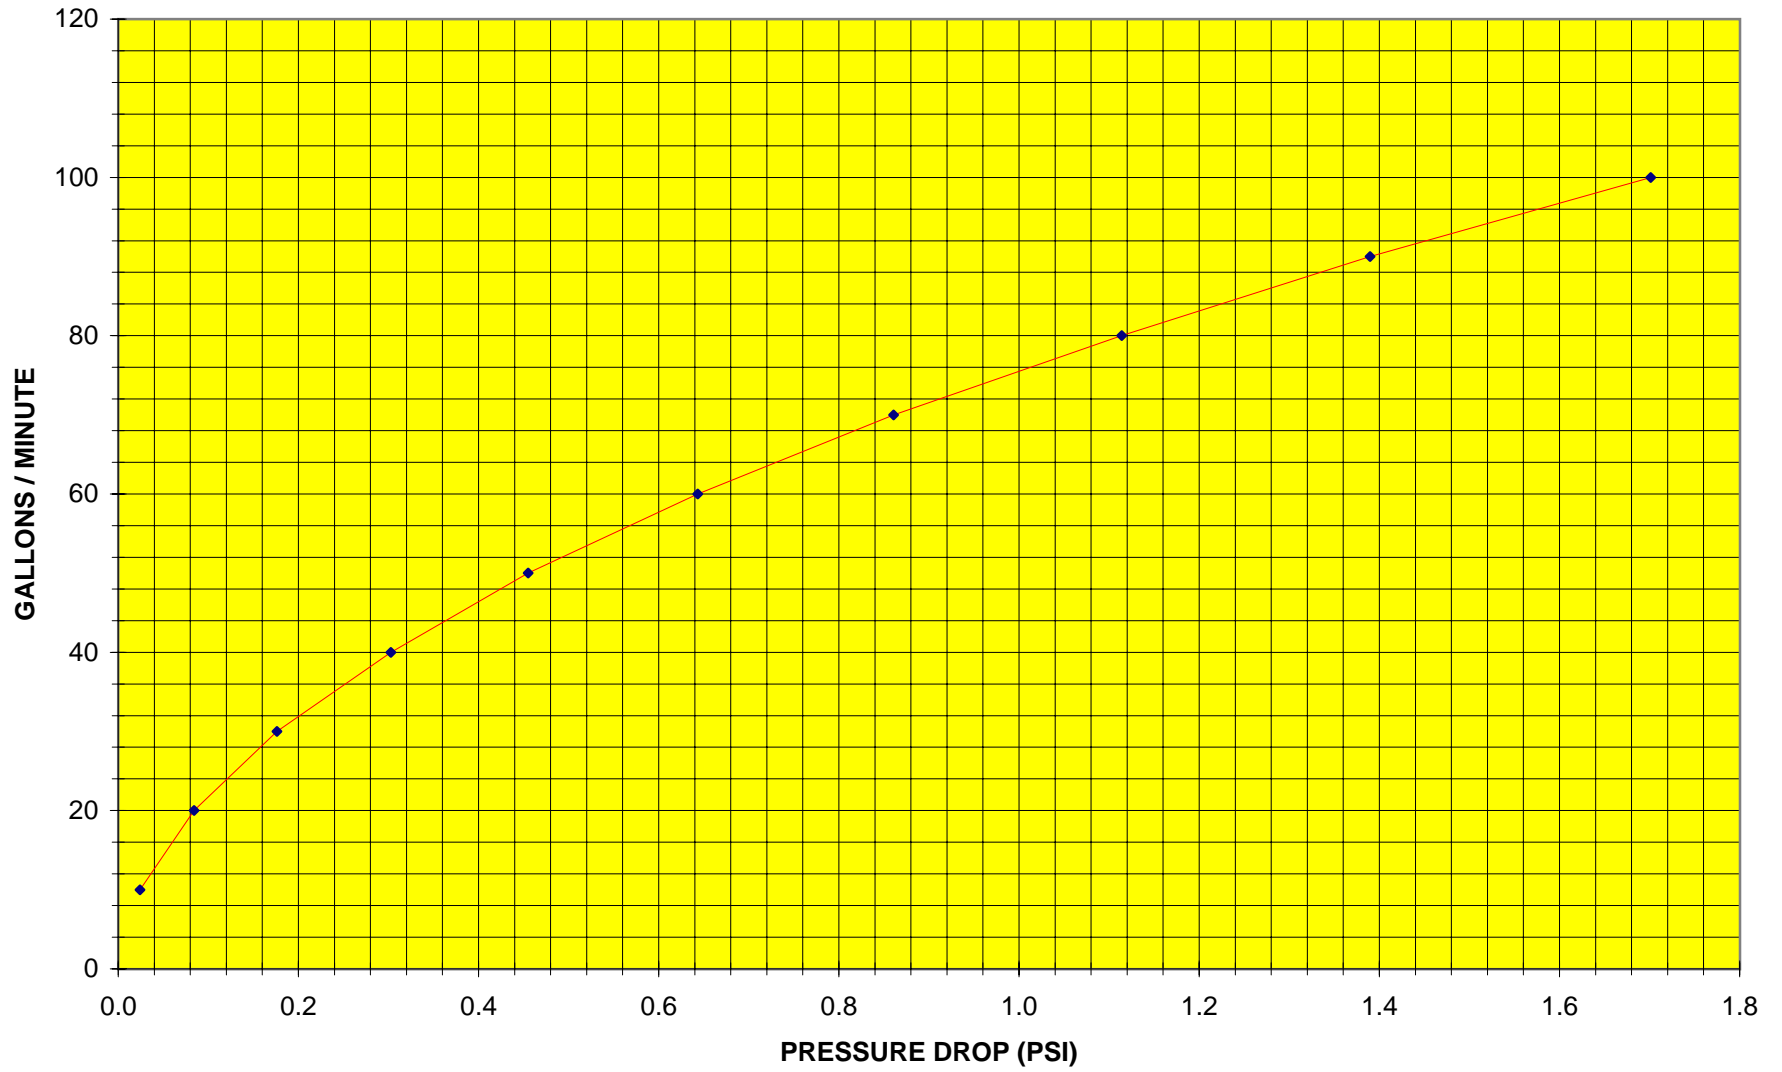

PRESSURE DROP 2" FIRE LOOP