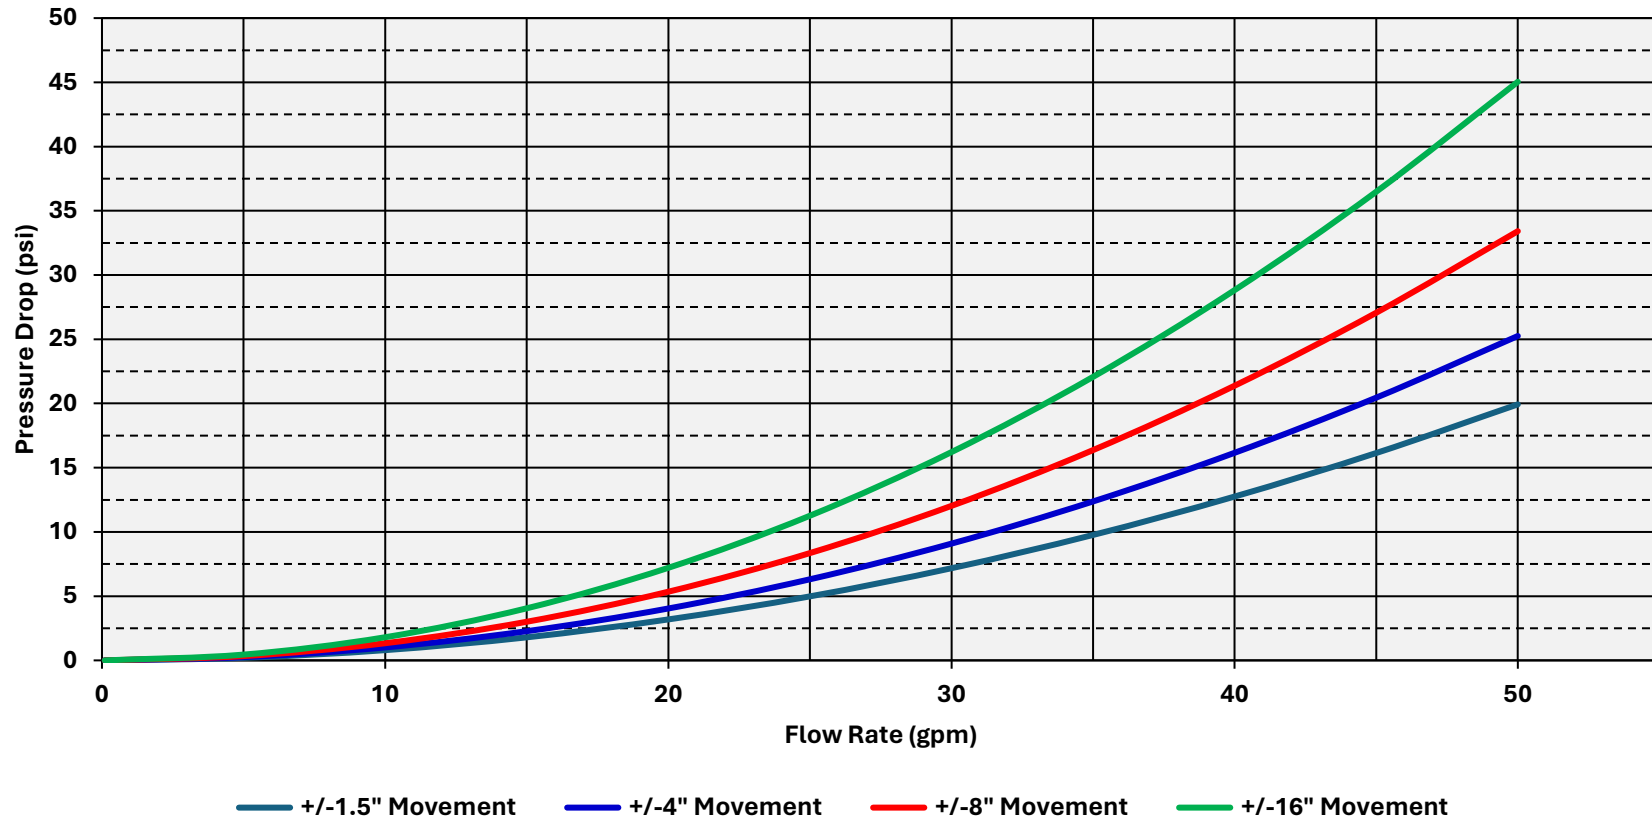

3/4" Metraloop Pressure Drop

1" Metraloop Pressure Drop

1-1/4" Metraloop Pressure Drop

— +/-1.5" Movement — +/-4" Movement — +/-8" Movement — +/-16" Movement

1-1/2" Metraloop Pressure Drop

2" Metraloop Pressure Drop

2-1/2" Metraloop Pressure Drop

3" Metraloop Pressure Drop

4" Metraloop Pressure Drop

5" Metraloop Pressure Drop

6" Metraloop Pressure Drop

8" Metraloop Pressure Drop

10" Metraloop Pressure Drop

12" Metraloop Pressure Drop