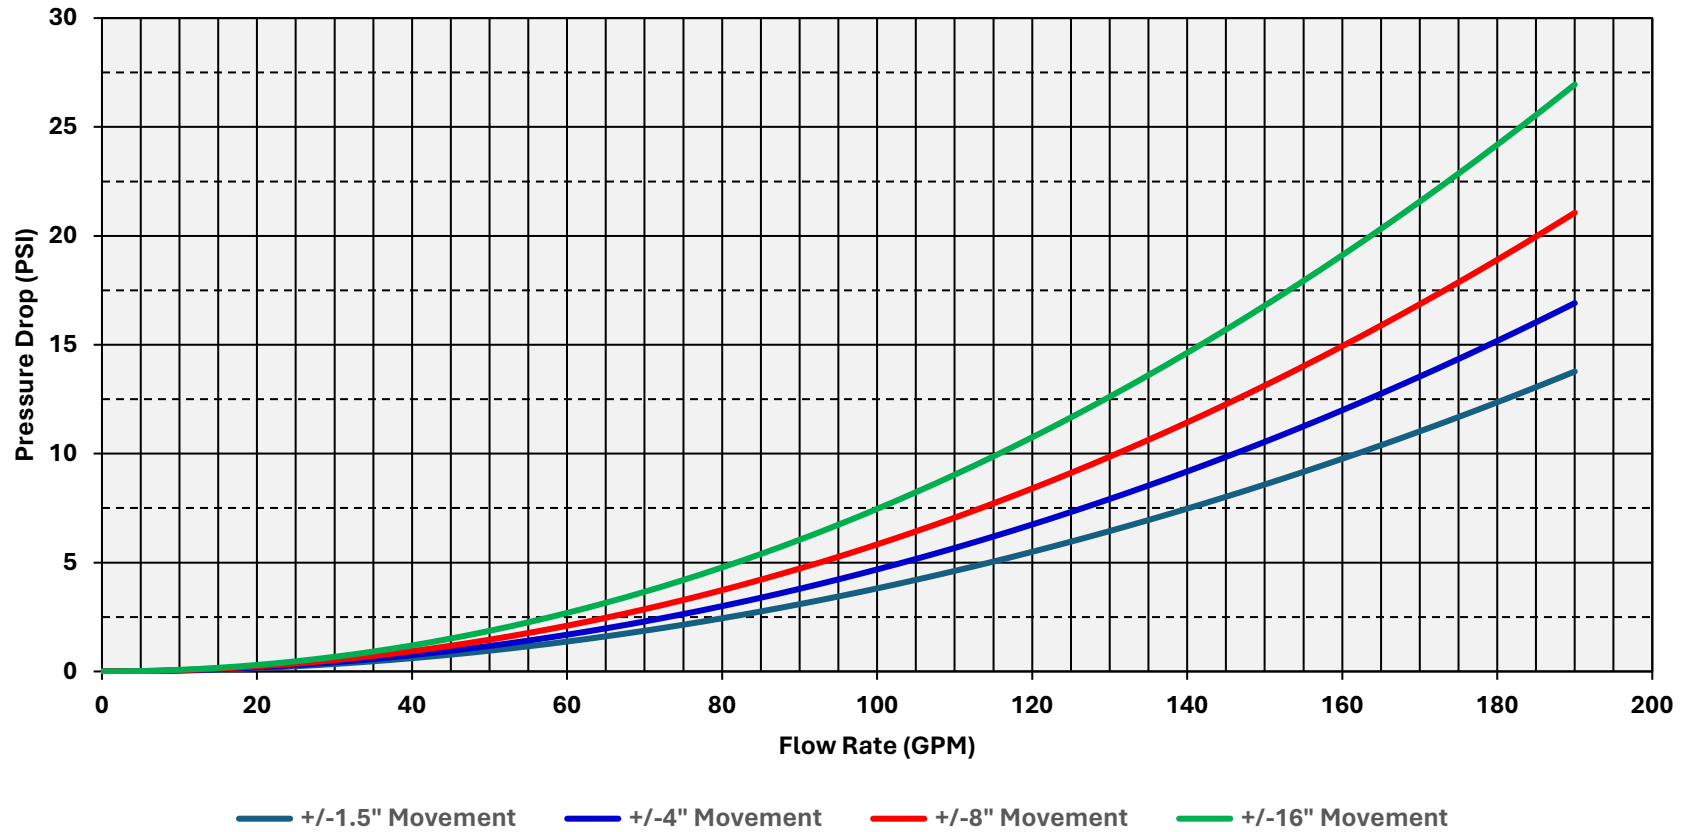

3/4" Metraloop Pressure Drop

1" Metraloop Pressure Drop

1-1/4" Metraloop Pressure Drop

— +/-1.5" Movement — +/-4" Movement — +/-8" Movement — +/-16" Movement

1-1/2" Metraloop Pressure Drop

2" Metraloop Pressure Drop

2-1/2" Metraloop Pressure Drop

3" Metraloop Pressure Drop

4" Metraloop Pressure Drop

5" Metraloop Pressure Drop

6" Metraloop Pressure Drop

8" Metraloop Pressure Drop

10" Metraloop Pressure Drop

12" Metraloop Pressure Drop