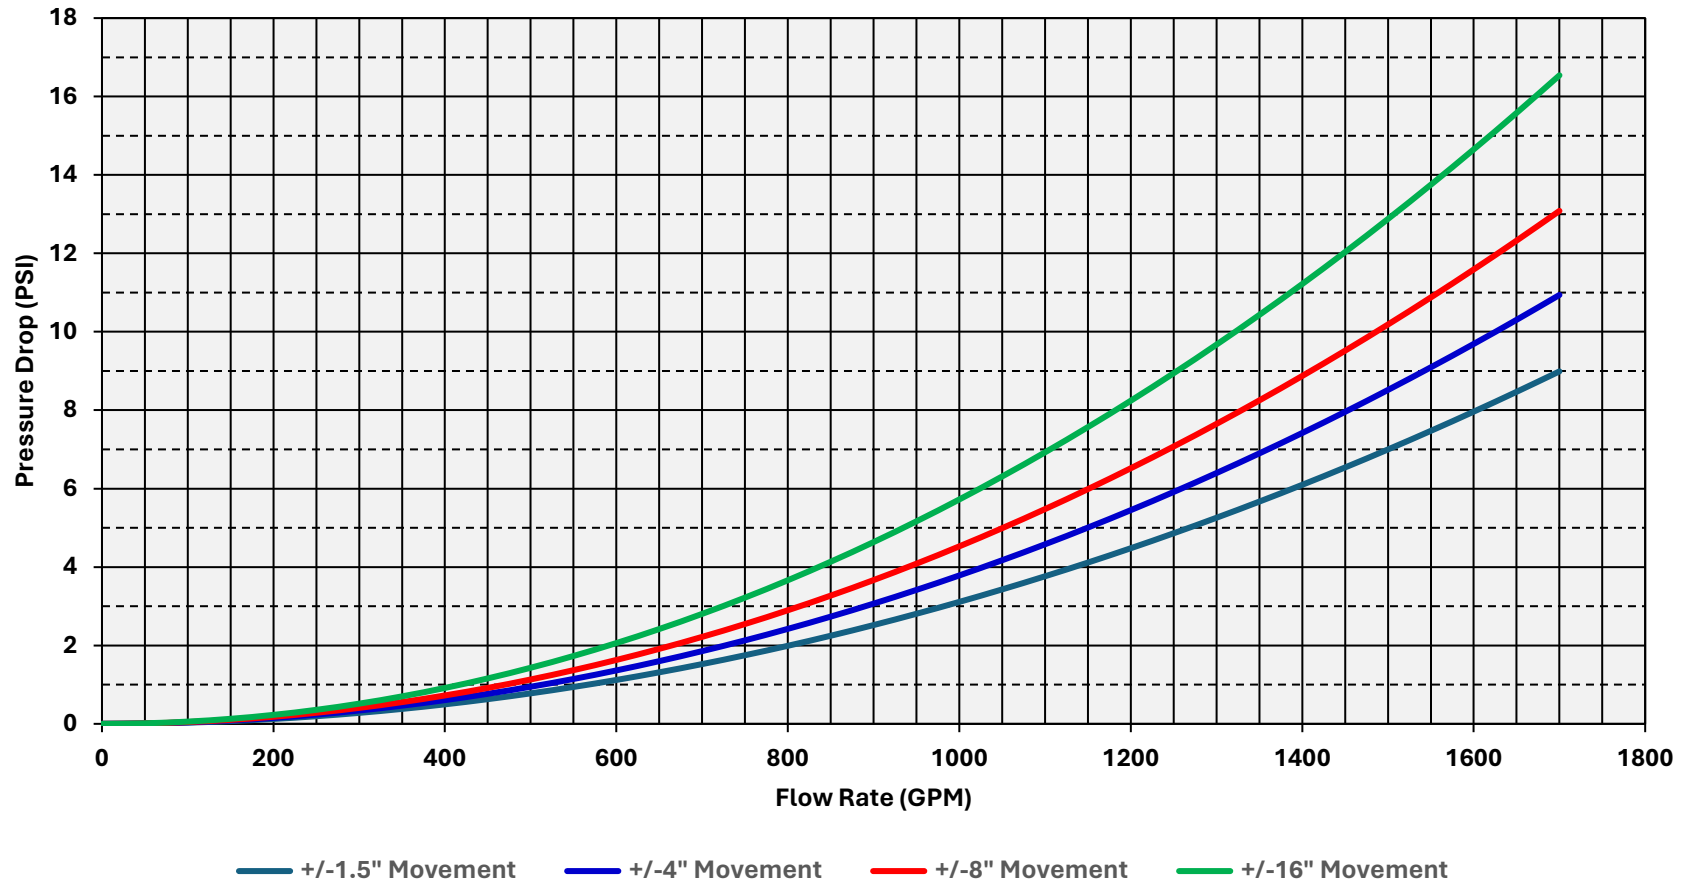

3/4" Metraloop Pressure Drop

1" Metraloop Pressure Drop

1-1/4" Metraloop Pressure Drop

— +/-1.5" Movement — +/-4" Movement — +/-8" Movement — +/-16" Movement

1-1/2" Metraloop Pressure Drop

2" Metraloop Pressure Drop

2-1/2" Metraloop Pressure Drop

3" Metraloop Pressure Drop

4" Metraloop Pressure Drop

5" Metraloop Pressure Drop

6" Metraloop Pressure Drop

8" Metraloop Pressure Drop

10" Metraloop Pressure Drop

12" Metraloop Pressure Drop