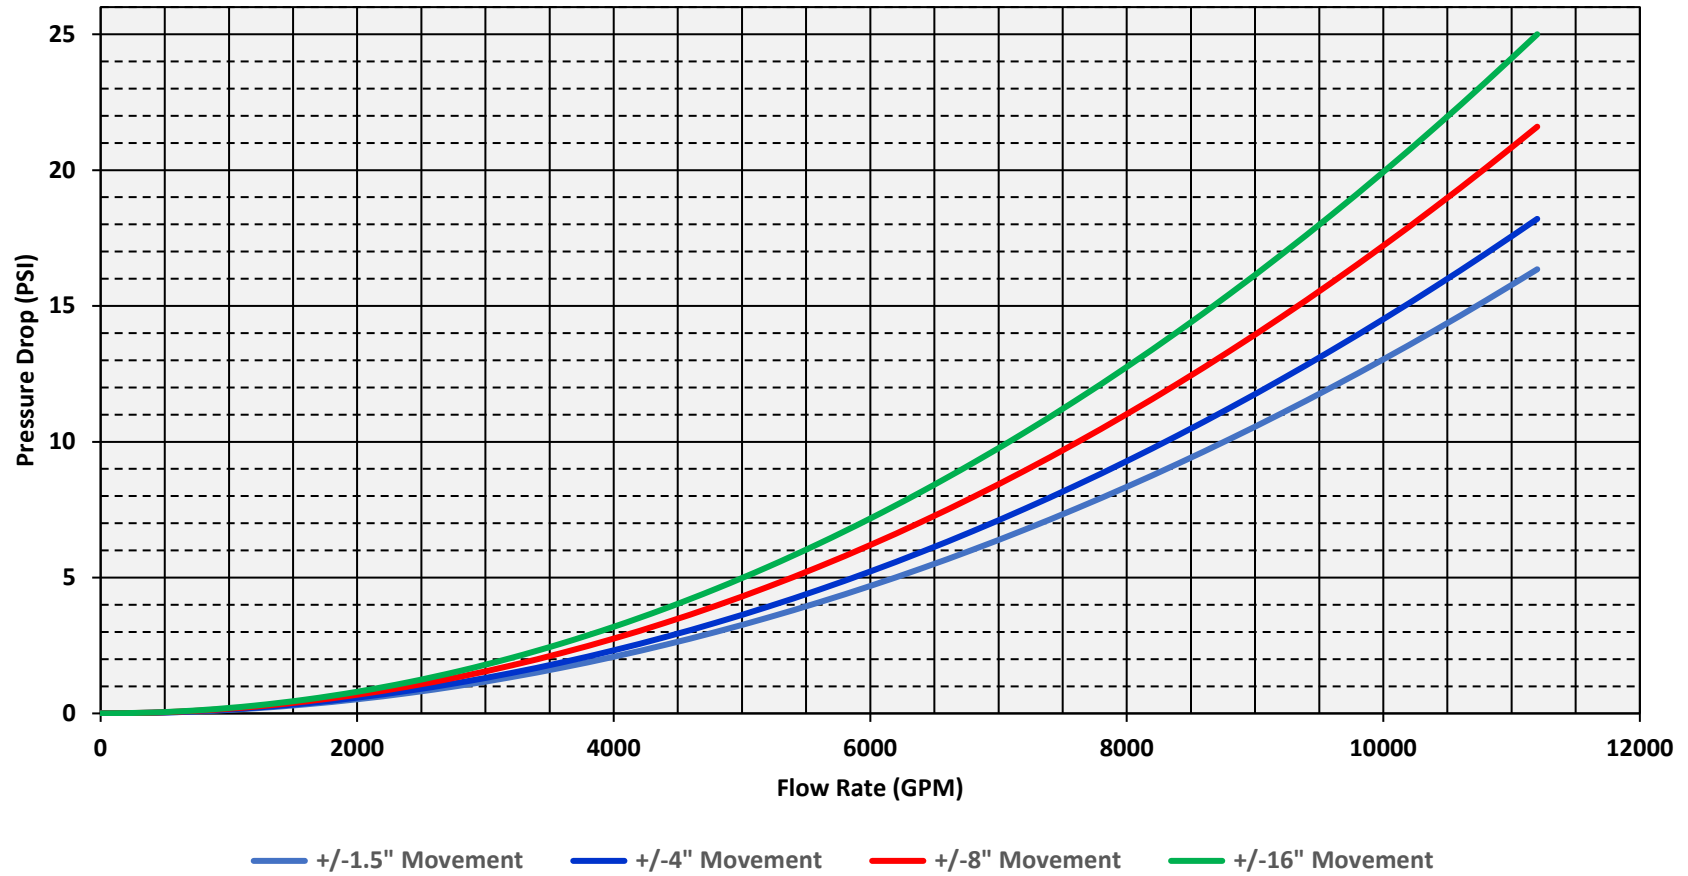

3/4" Metraloop Pressure Drop

1" Metraloop Pressure Drop

1-1/4" Metraloop Pressure Drop

— +/-1.5" Movement — +/-4" Movement — +/-8" Movement — +/-16" Movement

1-1/2" Metraloop Pressure Drop

2" Metraloop Pressure Drop

2-1/2" Metraloop Pressure Drop

3" Metraloop Pressure Drop

4" Metraloop Pressure Drop

5" Metraloop Pressure Drop

6" Metraloop Pressure Drop

8" Metraloop Pressure Drop

10" Metraloop Pressure Drop

12" Metraloop Pressure Drop