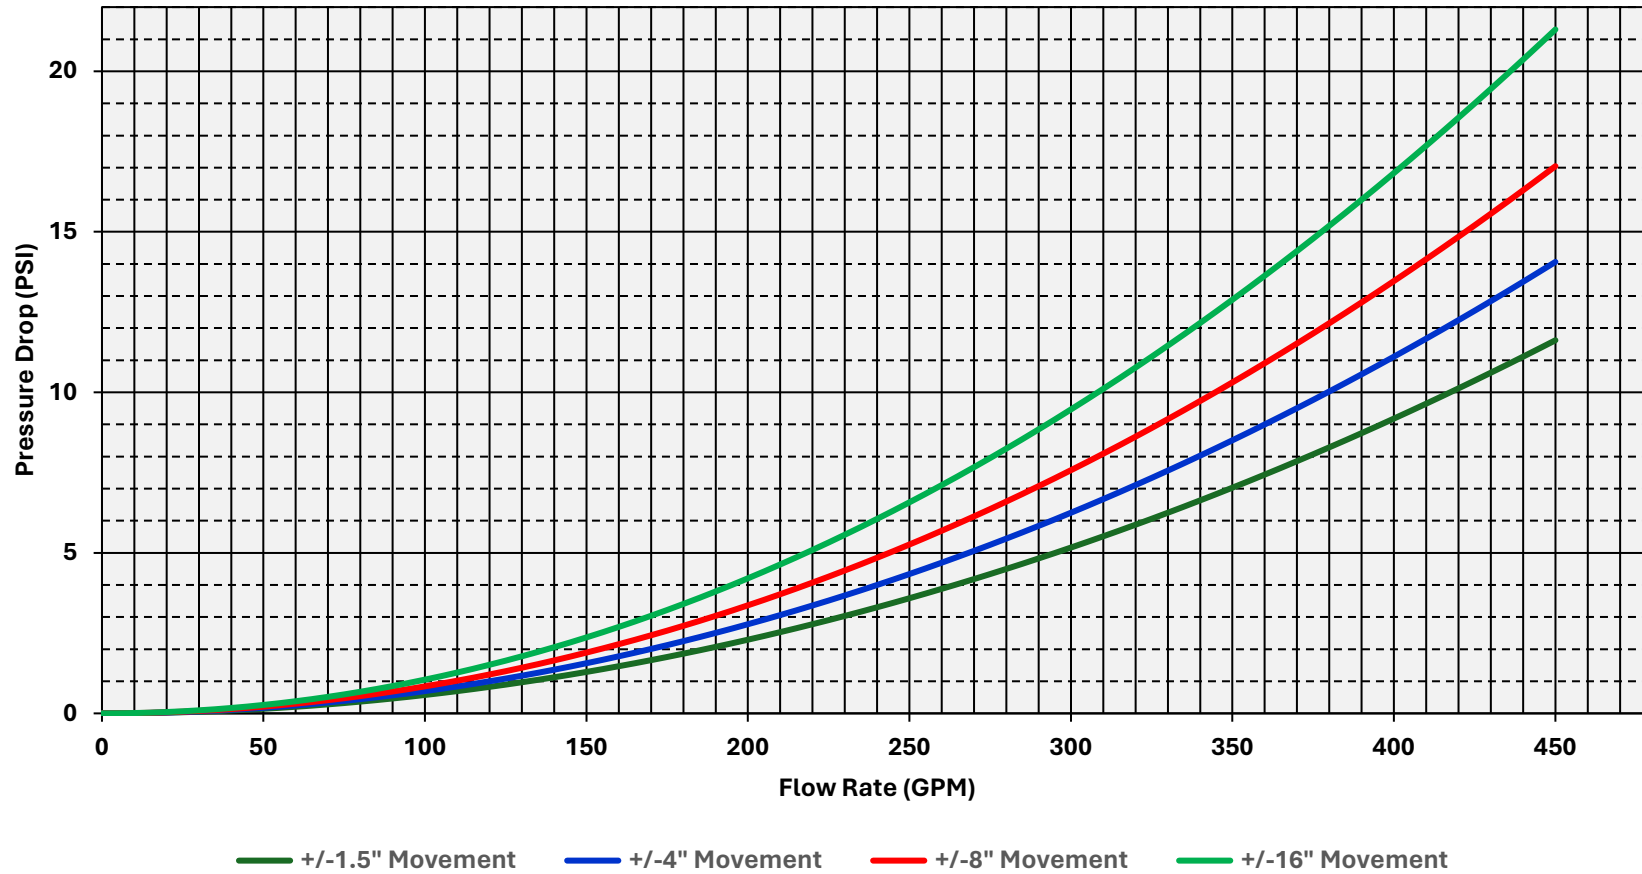

3/4" Metraloop Pressure Drop

1" Metraloop Pressure Drop

1-1/4" Metraloop Pressure Drop

— +/-1.5" Movement — +/-4" Movement — +/-8" Movement — +/-16" Movement

1-1/2" Metraloop Pressure Drop

2" Metraloop Pressure Drop

2-1/2" Metraloop Pressure Drop

3" Metraloop Pressure Drop

4" Metraloop Pressure Drop

5" Metraloop Pressure Drop

6" Metraloop Pressure Drop

8" Metraloop Pressure Drop

10" Metraloop Pressure Drop

12" Metraloop Pressure Drop