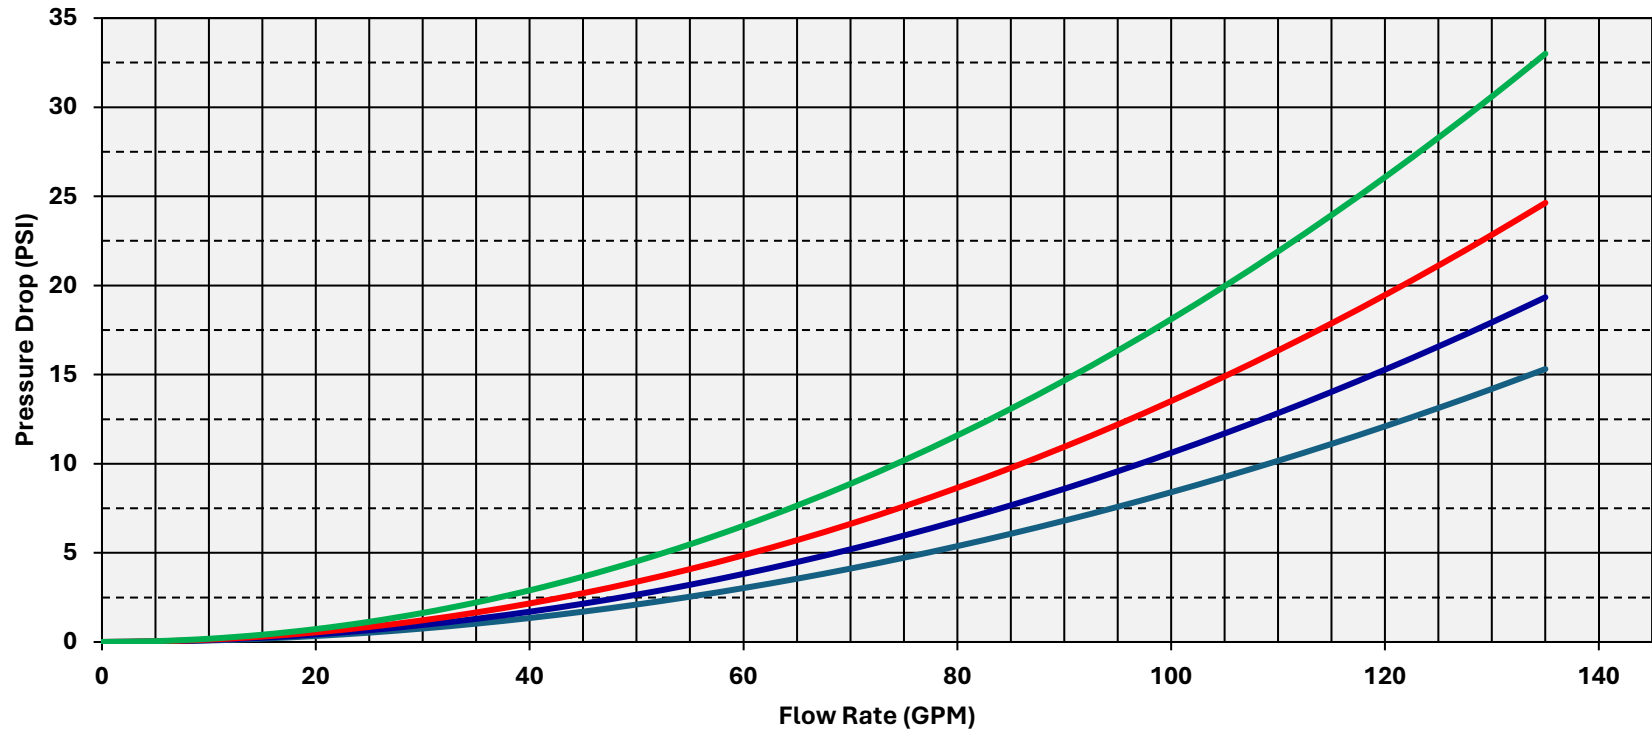

3/4" Metraloop Pressure Drop

1" Metraloop Pressure Drop

1-1/4" Metraloop Pressure Drop

— +/-1.5" Movement — +/-4" Movement — +/-8" Movement — +/-16" Movement

1-1/2" Metraloop Pressure Drop

2" Metraloop Pressure Drop

2-1/2" Metraloop Pressure Drop

3" Metraloop Pressure Drop

4" Metraloop Pressure Drop

5" Metraloop Pressure Drop

6" Metraloop Pressure Drop

8" Metraloop Pressure Drop

10" Metraloop Pressure Drop

12" Metraloop Pressure Drop