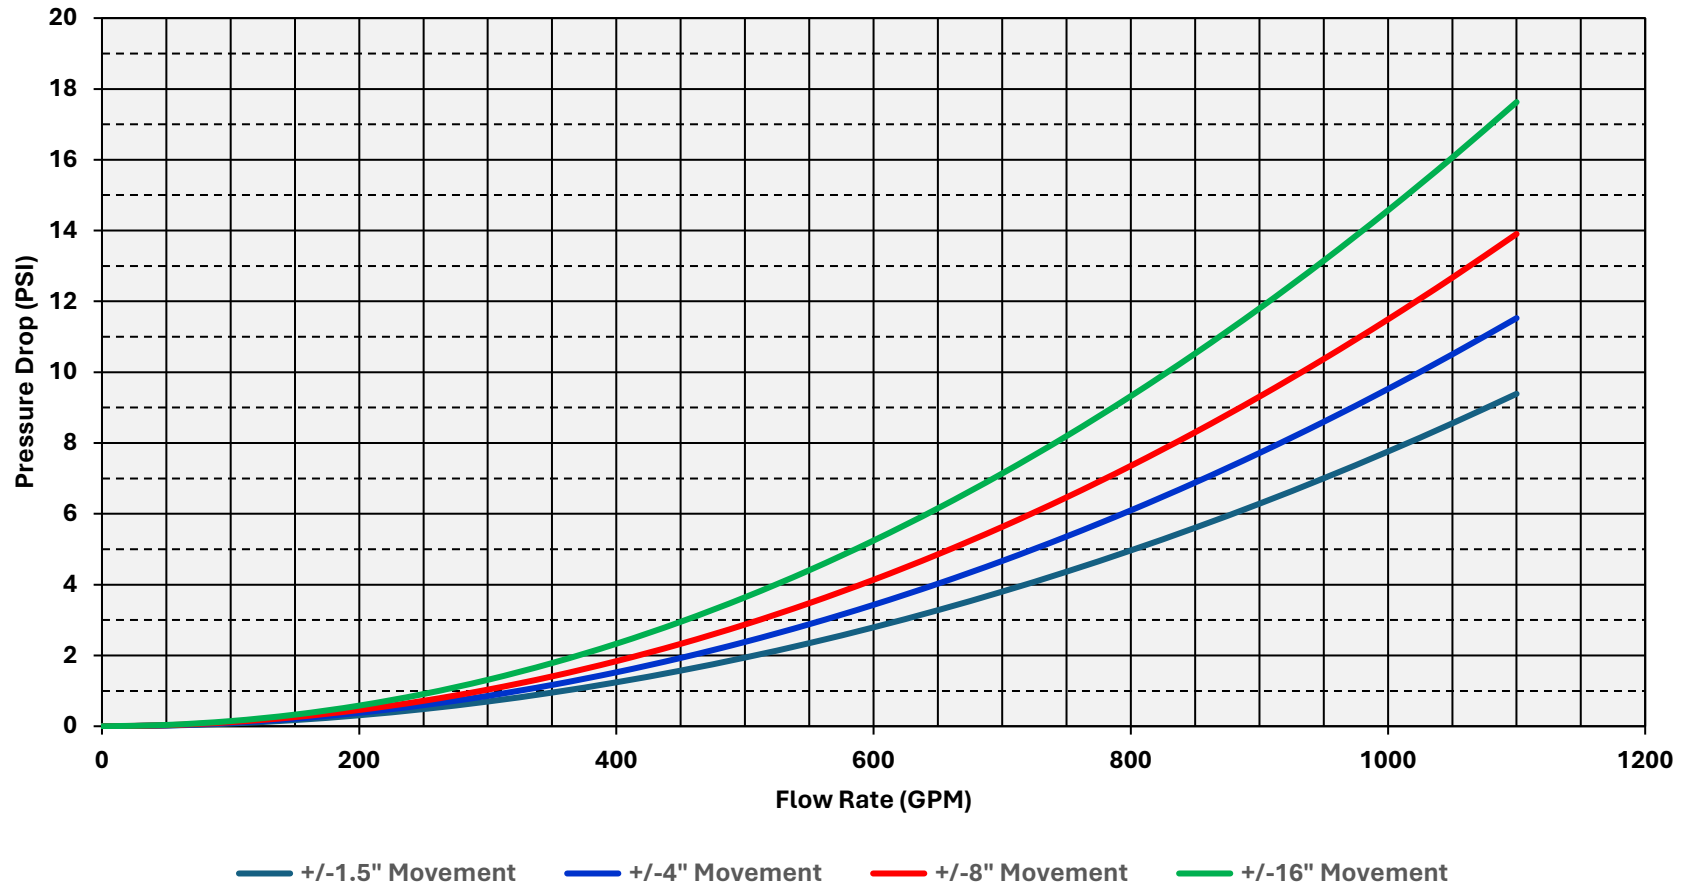

3/4" Metraloop Pressure Drop

1" Metraloop Pressure Drop

1-1/4" Metraloop Pressure Drop

— +/-1.5" Movement — +/-4" Movement — +/-8" Movement — +/-16" Movement

1-1/2" Metraloop Pressure Drop

2" Metraloop Pressure Drop

2-1/2" Metraloop Pressure Drop

3" Metraloop Pressure Drop

4" Metraloop Pressure Drop

5" Metraloop Pressure Drop

6" Metraloop Pressure Drop

8" Metraloop Pressure Drop

10" Metraloop Pressure Drop

12" Metraloop Pressure Drop