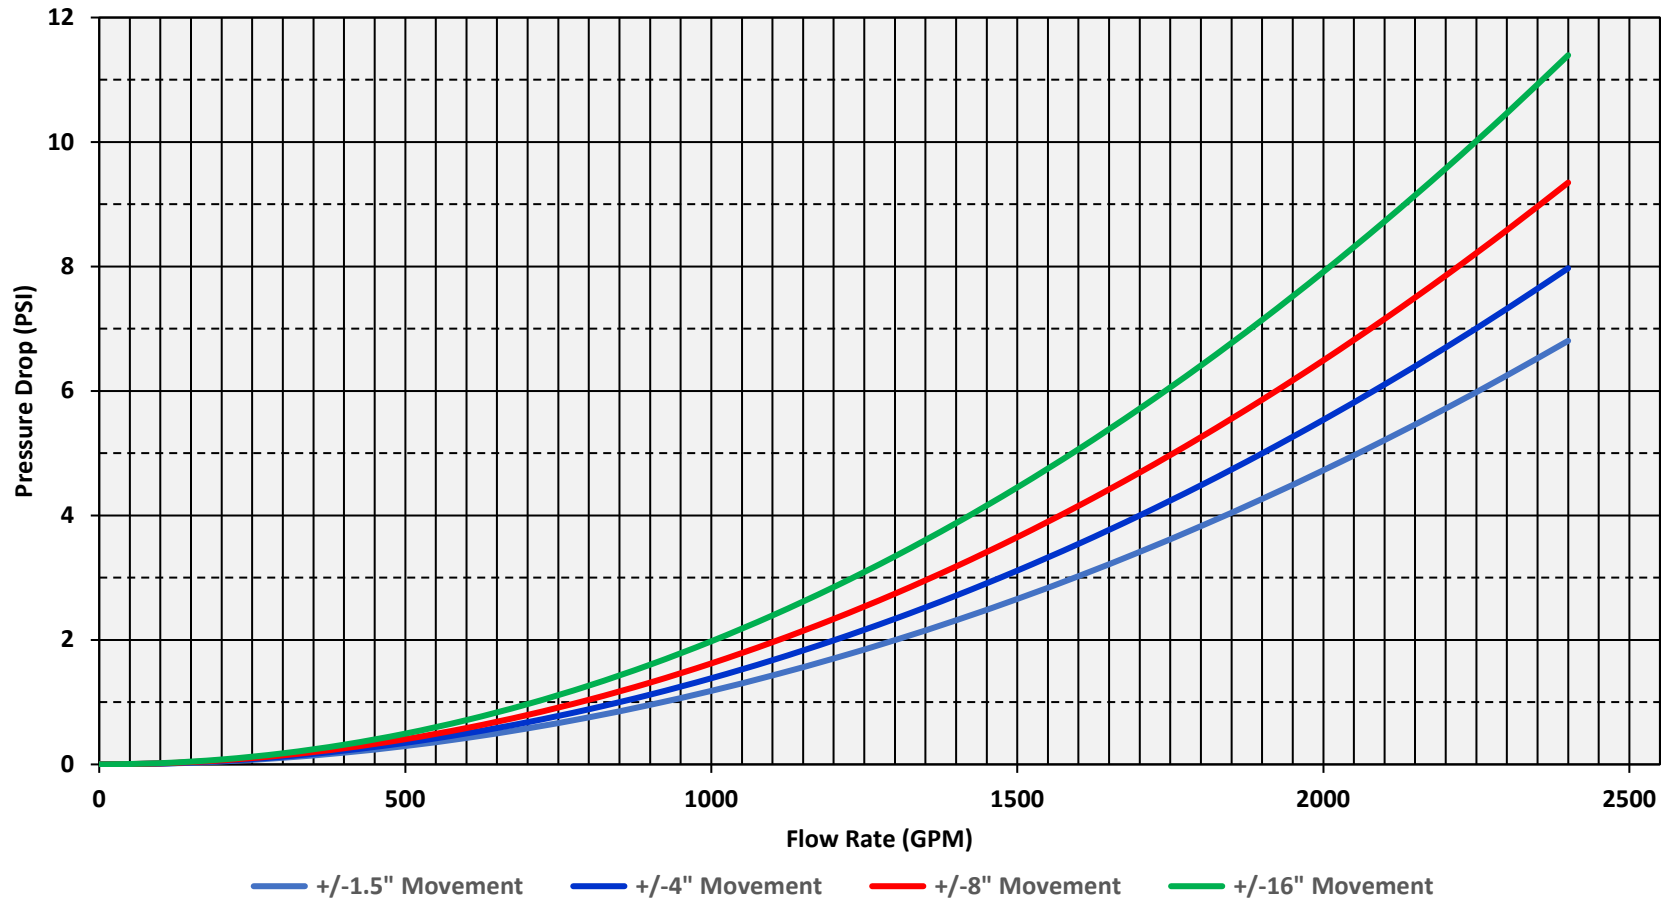

3/4" Metraloop Pressure Drop

1" Metraloop Pressure Drop

1-1/4" Metraloop Pressure Drop

— +/-1.5" Movement — +/-4" Movement — +/-8" Movement — +/-16" Movement

1-1/2" Metraloop Pressure Drop

2" Metraloop Pressure Drop

2-1/2" Metraloop Pressure Drop

3" Metraloop Pressure Drop

4" Metraloop Pressure Drop

5" Metraloop Pressure Drop

6" Metraloop Pressure Drop

8" Metraloop Pressure Drop

10" Metraloop Pressure Drop

12" Metraloop Pressure Drop