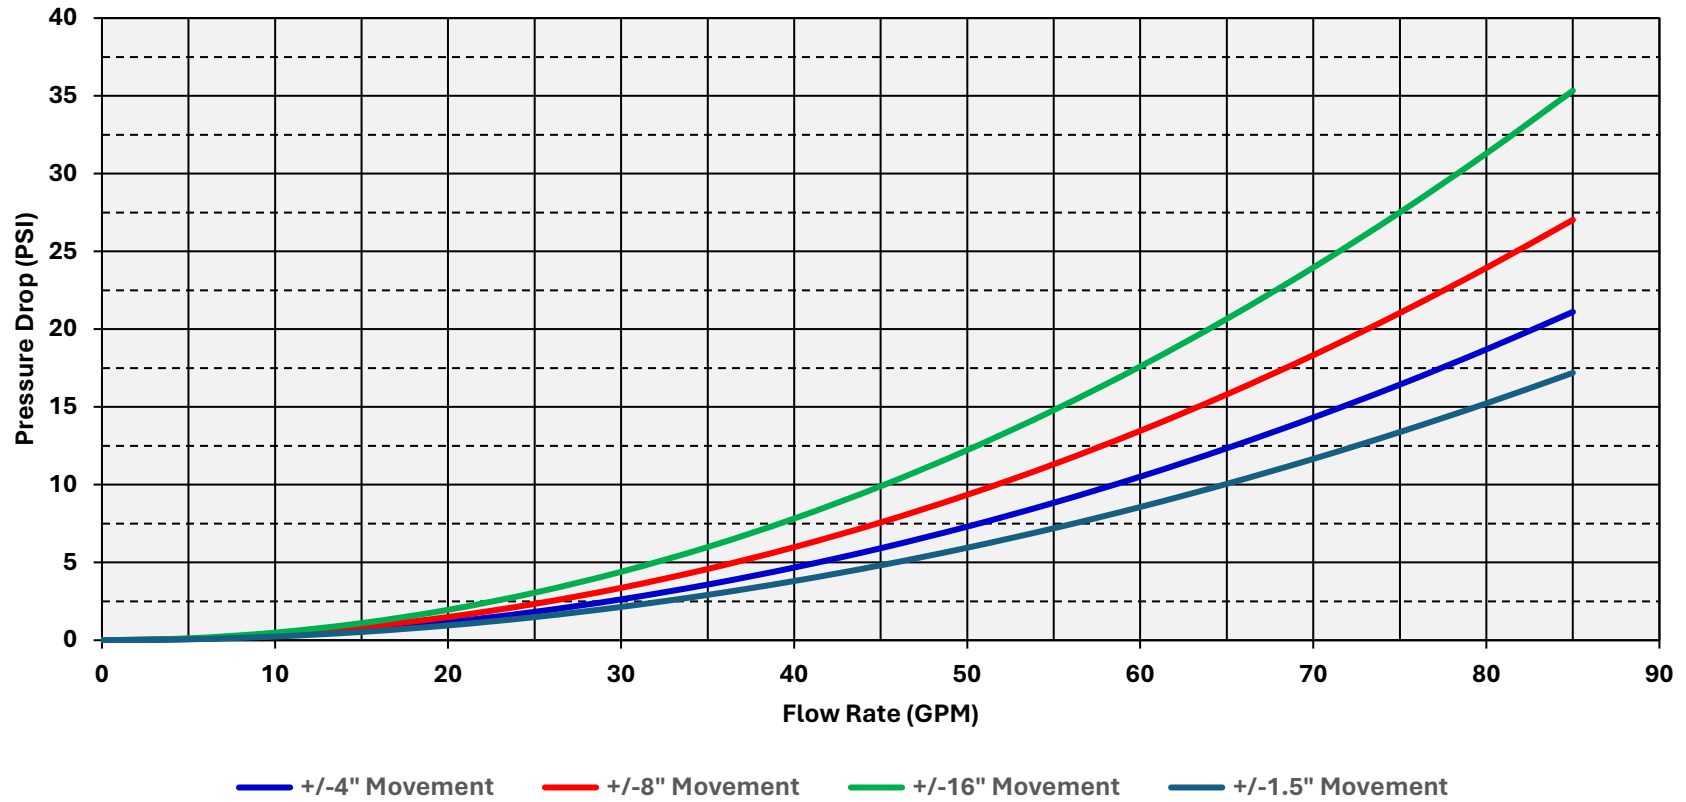

3/4" Metraloop Pressure Drop

1" Metraloop Pressure Drop

1-1/4" Metraloop Pressure Drop

— +/-1.5" Movement — +/-4" Movement — +/-8" Movement — +/-16" Movement

1-1/2" Metraloop Pressure Drop

2" Metraloop Pressure Drop

2-1/2" Metraloop Pressure Drop

3" Metraloop Pressure Drop

4" Metraloop Pressure Drop

5" Metraloop Pressure Drop

6" Metraloop Pressure Drop

8" Metraloop Pressure Drop

10" Metraloop Pressure Drop

12" Metraloop Pressure Drop