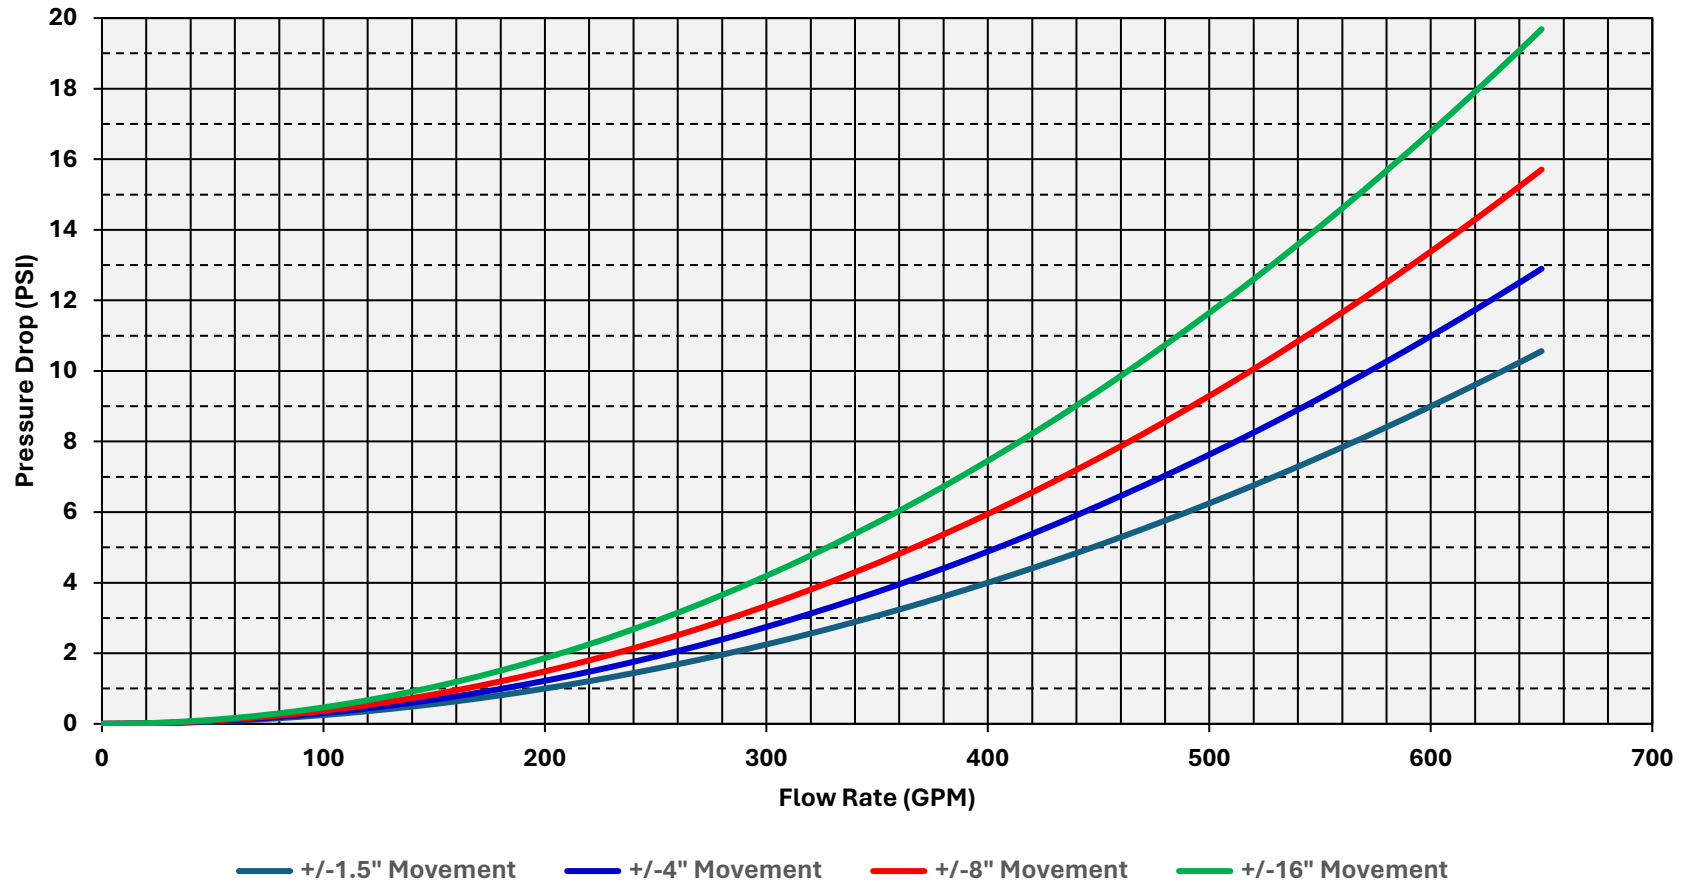

3/4" Metraloop Pressure Drop

1" Metraloop Pressure Drop

1-1/4" Metraloop Pressure Drop

— +/-1.5" Movement — +/-4" Movement — +/-8" Movement — +/-16" Movement

1-1/2" Metraloop Pressure Drop

2" Metraloop Pressure Drop

2-1/2" Metraloop Pressure Drop

3" Metraloop Pressure Drop

4" Metraloop Pressure Drop

5" Metraloop Pressure Drop

6" Metraloop Pressure Drop

8" Metraloop Pressure Drop

10" Metraloop Pressure Drop

12" Metraloop Pressure Drop