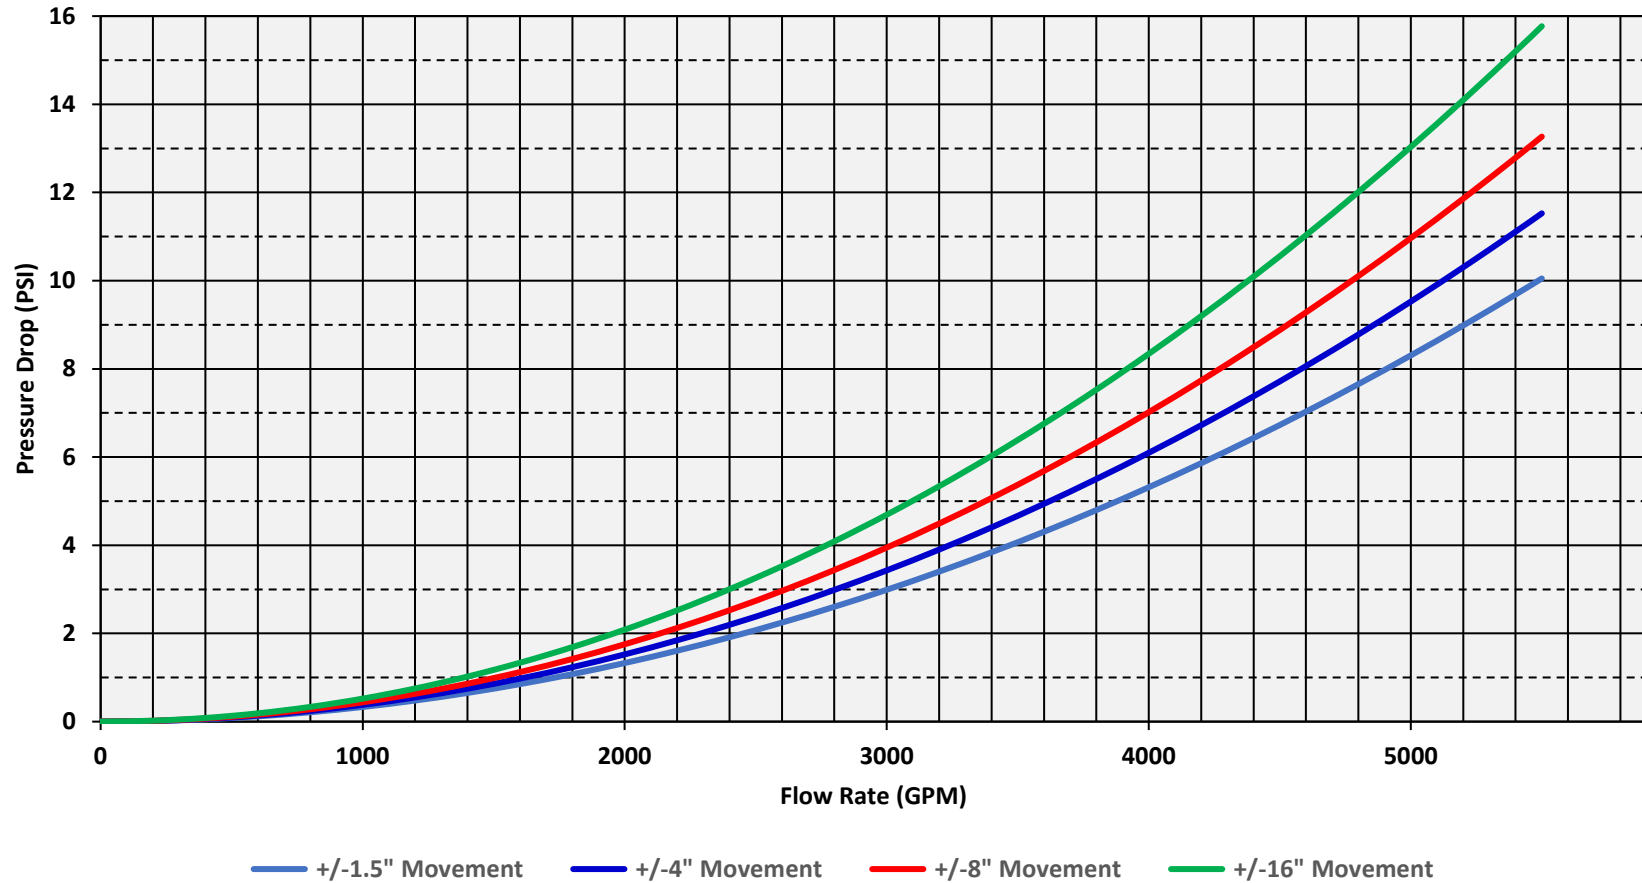

3/4" Metraloop Pressure Drop

1" Metraloop Pressure Drop

1-1/4" Metraloop Pressure Drop

— +/-1.5" Movement — +/-4" Movement — +/-8" Movement — +/-16" Movement

1-1/2" Metraloop Pressure Drop

2" Metraloop Pressure Drop

2-1/2" Metraloop Pressure Drop

3" Metraloop Pressure Drop

4" Metraloop Pressure Drop

5" Metraloop Pressure Drop

6" Metraloop Pressure Drop

8" Metraloop Pressure Drop

10" Metraloop Pressure Drop

12" Metraloop Pressure Drop