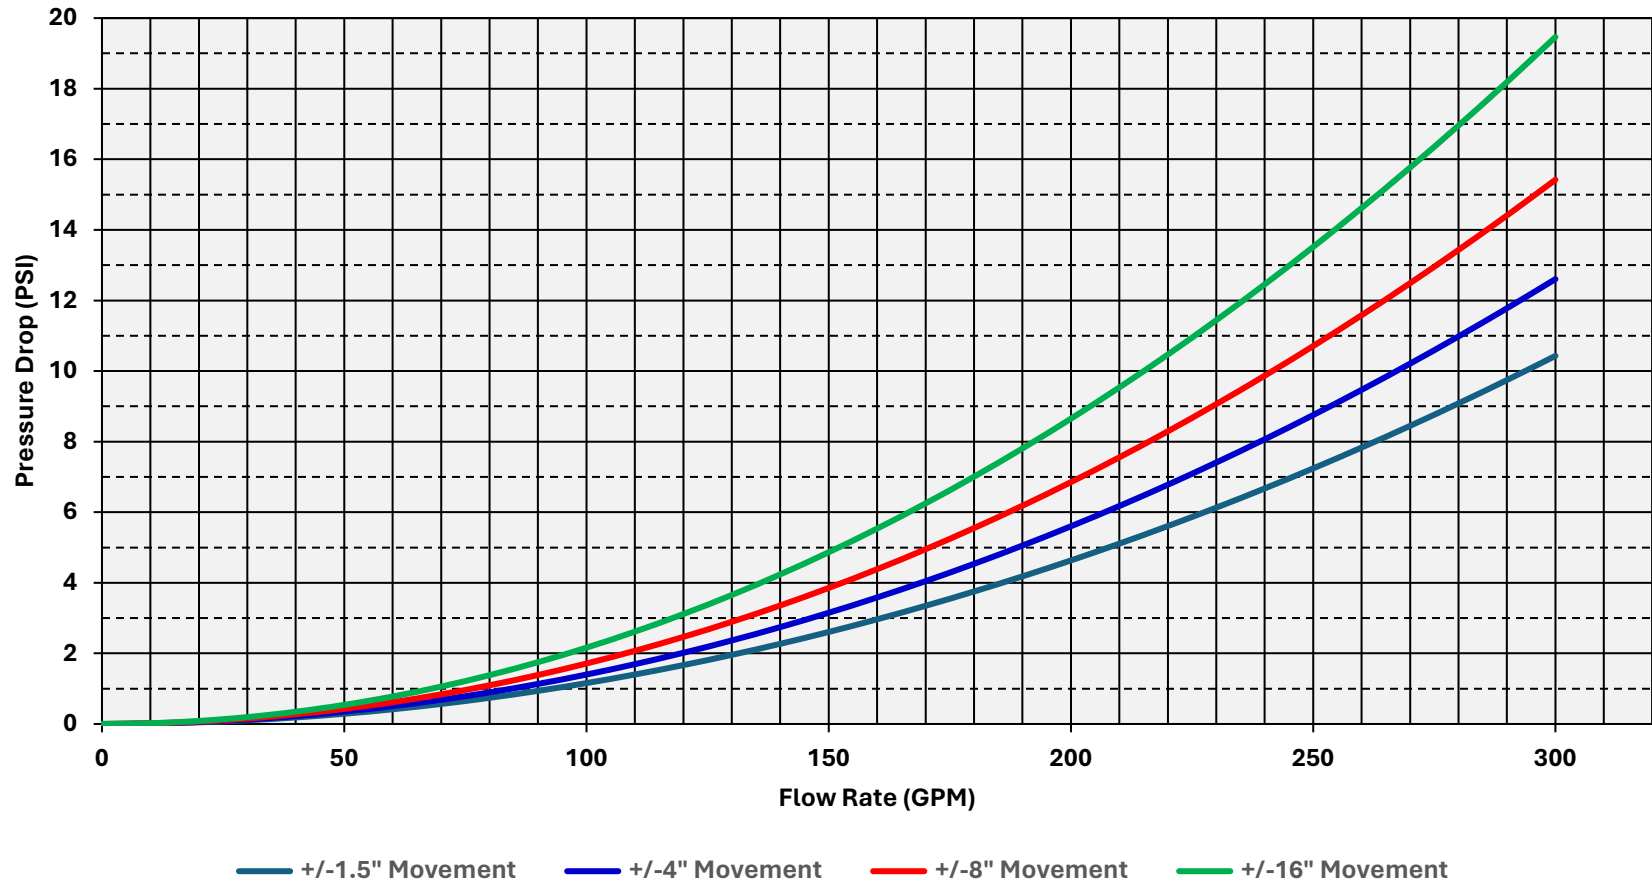

3/4" Metraloop Pressure Drop

1" Metraloop Pressure Drop

1-1/4" Metraloop Pressure Drop

— +/-1.5" Movement — +/-4" Movement — +/-8" Movement — +/-16" Movement

1-1/2" Metraloop Pressure Drop

2" Metraloop Pressure Drop

2-1/2" Metraloop Pressure Drop

3" Metraloop Pressure Drop

4" Metraloop Pressure Drop

5" Metraloop Pressure Drop

6" Metraloop Pressure Drop

8" Metraloop Pressure Drop

10" Metraloop Pressure Drop

12" Metraloop Pressure Drop