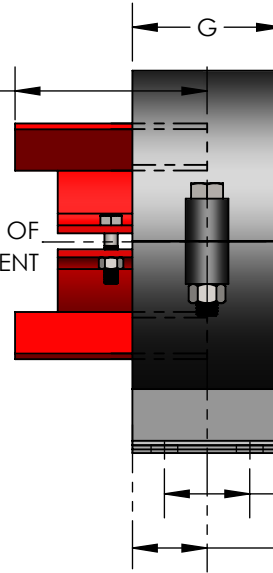

MODEL PGIV - 1.5" MAX INSULATION STYLE IV SPIDER TYPE GUIDE

GUIDE HARDWARE

MATERIAL: CARBON STEEL
 FINISH: ONE COAT OF PAINT
 MODELS 23-28 HAVE 2 BOLTS
 MODELS 29-36 HAVE 4 BOLTS
 FOR COPPER TUBE CLAMPS USE MODEL PGIVC

SPIDER SPACERS CENTER PIPE IN HOUSING AND ARE SIZED TO ALLOW INSULATION TO BE PACKED AROUND PIPE

SPLIT HOUSING FOR EASY INSTALLATION

MVMT
 DIRECTION OF PIPE MOVEMENT

FEET CAN BE BOLTED OR WELDED TO STRUCTURE

*EXTENDED SPIDER GUIDES ARE AVAILABLE. CONTACT METRAFLEX FOR OPTIONS.

LEADING EDGE OF SPIDER SET HALFWAY INTO HOUSING

PROVIDES LATERAL STABILITY TO THE PIPE TO PREVENT "BOWING".
 GUIDES ARE NOT DESIGNED TO SUPPORT THE WEIGHT OF THE PIPE.