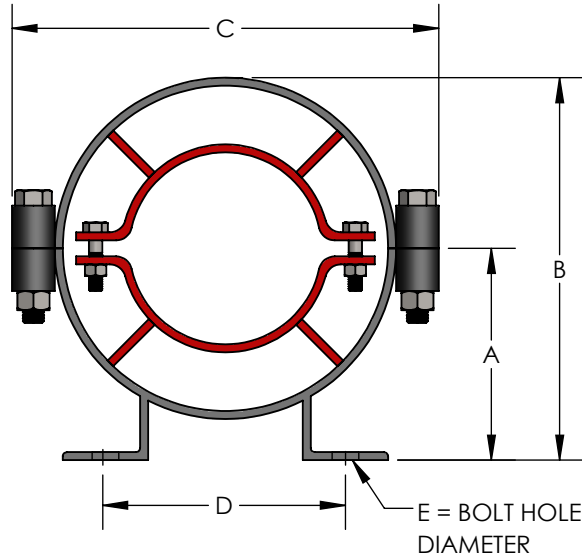

MODEL PGIV - 1.5" MAX INSULATION STYLE IV SPIDER TYPE GUIDE

GUIDE HARDWARE

MATERIAL: CARBON STEEL
 FINISH: ONE COAT OF PAINT
 MODELS 23-28 HAVE 2 BOLTS
 MODELS 29-36 HAVE 4 BOLTS
 FOR COPPER TUBE CLAMPS USE MODEL PGIVC

SPIDER SPACERS CENTER PIPE IN HOUSING AND ARE SIZED TO ALLOW INSULATION TO BE PACKED AROUND PIPE

SPLIT HOUSING FOR EASY INSTALLATION

MVMT
 DIRECTION OF PIPE MOVEMENT

FEET CAN BE BOLTED OR WELDED TO STRUCTURE

*EXTENDED SPIDER GUIDES ARE AVAILABLE. CONTACT METRAFLEX FOR OPTIONS.

LEADING EDGE OF SPIDER SET HALFWAY INTO HOUSING

PROVIDES LATERAL STABILITY TO THE PIPE TO PREVENT "BOWING".
 GUIDES ARE NOT DESIGNED TO SUPPORT THE WEIGHT OF THE PIPE.