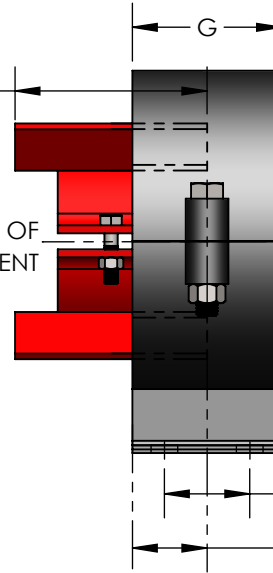

MODEL PGIV - 2.5" MAX INSULATION STYLE IV SPIDER TYPE GUIDE

GUIDE HARDWARE

MATERIAL: CARBON STEEL
 FINISH: ONE COAT OF PAINT
 MODELS 23-28 HAVE 2 BOLTS
 MODELS 29-36 HAVE 4 BOLTS
 FOR COPPER TUBE CLAMPS USE MODEL PGIVC

SPIDER SPACERS CENTER PIPE IN HOUSING AND ARE SIZED TO ALLOW INSULATION TO BE PACKED AROUND PIPE

SPLIT HOUSING FOR EASY INSTALLATION

MVMT
 DIRECTION OF PIPE MOVEMENT

FEET CAN BE BOLTED OR WELDED TO STRUCTURE

*EXTENDED SPIDER GUIDES ARE AVAILABLE. CONTACT METRAFLEX FOR OPTIONS.

LEADING EDGE OF SPIDER SET HALFWAY INTO HOUSING

PROVIDES LATERAL STABILITY TO THE PIPE TO PREVENT "BOWING".
 GUIDES ARE NOT DESIGNED TO SUPPORT THE WEIGHT OF THE PIPE.