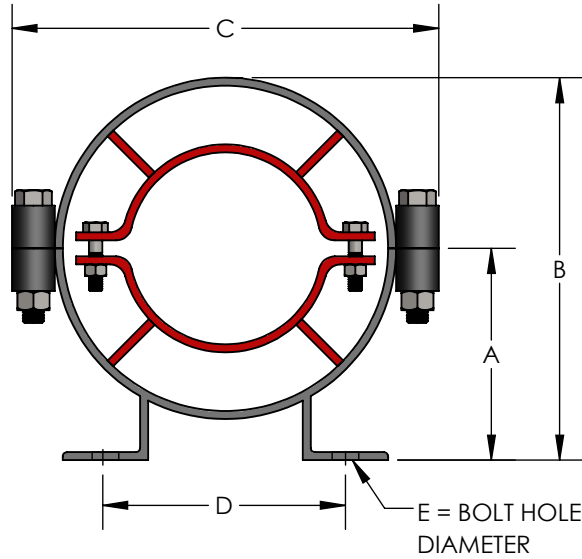

MODEL PGIV - 2.5" MAX INSULATION STYLE IV SPIDER TYPE GUIDE

GUIDE HARDWARE

MATERIAL: CARBON STEEL
 FINISH: ONE COAT OF PAINT
 MODELS 23-28 HAVE 2 BOLTS
 MODELS 29-36 HAVE 4 BOLTS
 FOR COPPER TUBE CLAMPS USE MODEL PGIVC

SPIDER SPACERS CENTER PIPE IN HOUSING AND ARE SIZED TO ALLOW INSULATION TO BE PACKED AROUND PIPE

SPLIT HOUSING FOR EASY INSTALLATION

MVMT
 DIRECTION OF PIPE MOVEMENT

FEET CAN BE BOLTED OR WELDED TO STRUCTURE

*EXTENDED SPIDER GUIDES ARE AVAILABLE. CONTACT METRAFLEX FOR OPTIONS.

LEADING EDGE OF SPIDER SET HALFWAY INTO HOUSING

PROVIDES LATERAL STABILITY TO THE PIPE TO PREVENT "BOWING".
 GUIDES ARE NOT DESIGNED TO SUPPORT THE WEIGHT OF THE PIPE.