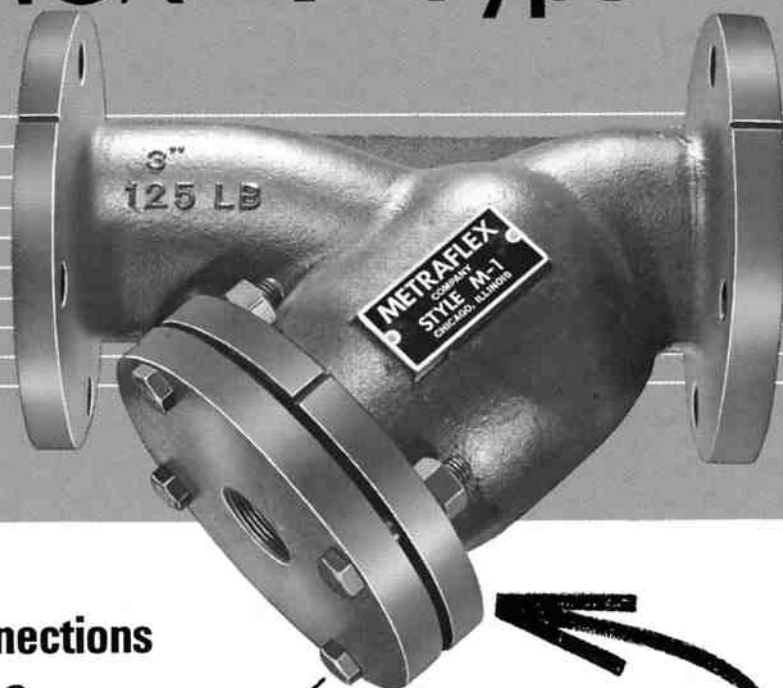

Metraflex Y-Type

PIPELINE STRAINERS

**Feature Blow-Off Cover Connections
and Self-Aligning Cylindrical Screens**

TOUGH

BUILT FOR LONG, RUGGED DUTY

Equal to the Job: Collecting contaminants, solids, etc. under pressure in fluid and gas lines requires a tough member. All MetraFlex Pipeline Strainers are designed and built . . . and have proved . . . to perform long and dependably.

Like the Basket Type: Except for a slightly smaller capacity, the Y-Type is comparable to the Basket Type in line of service. Also, the Y-Type features a flanged blow-off cover and is available in smaller pipe sizes.

✓ **Blow-Off Bottom
Cover for Easy Cleaning**

✓ **Nineteen Pipe
Sizes from 1/4" thru 16"**

✓ **Self-Aligning Cy-
lindrical Screens**

✓ **In Two Pressure
Classes: 125 lb./250 lb.**

Distributed By

the Metraflex company