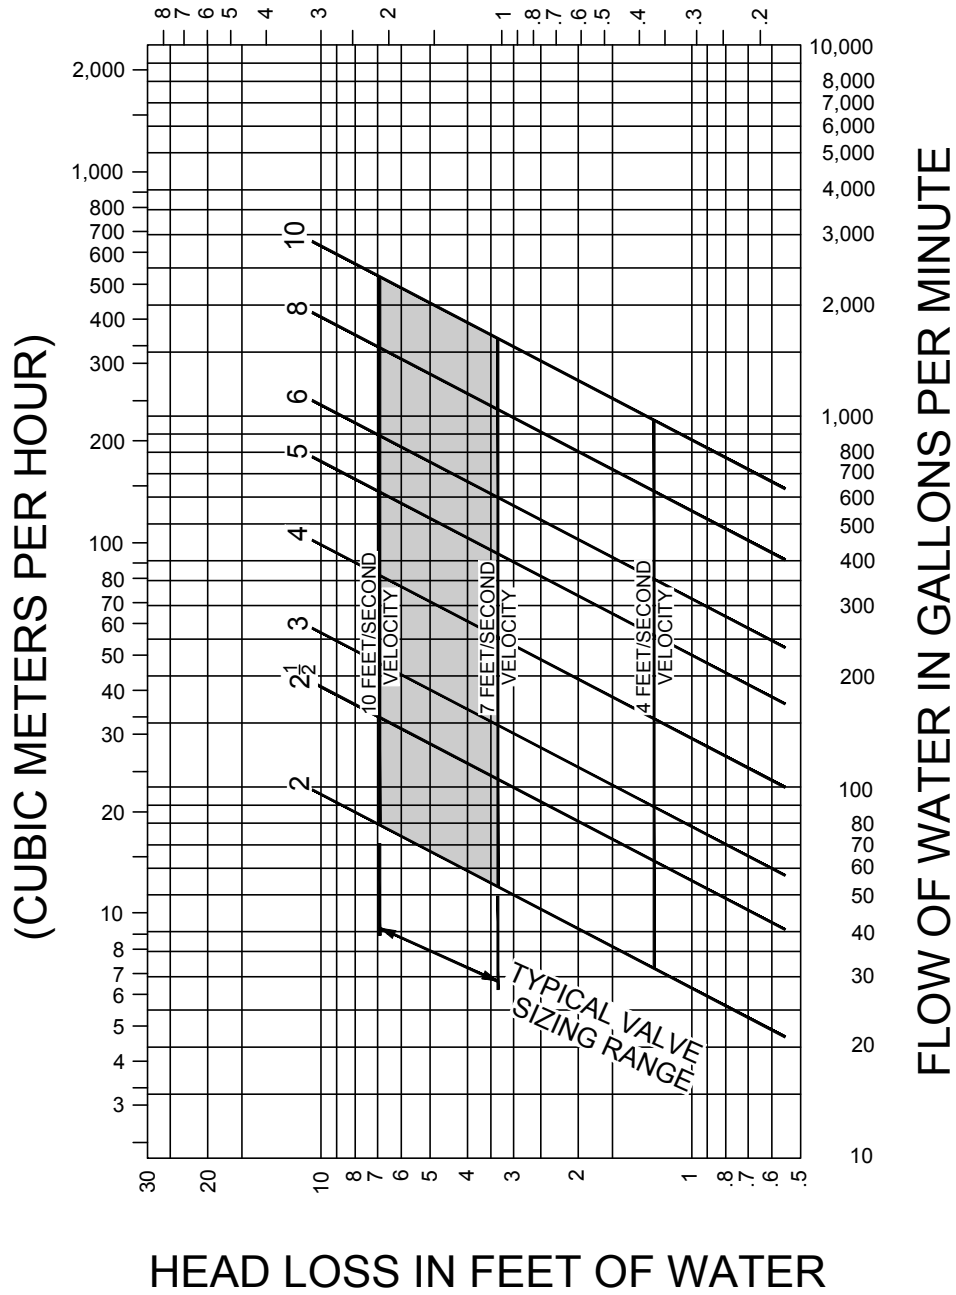

(METERS OF WATER)

SIZE	2	2½	3	4	5	6	8	10
Cv	43	88	130	228	350	520	900	1,450

Revised 10-12-20

HEAD LOSS CHART FOR WAFER STYLE SILENT CHECK VALVES

DATE 11-19-03

312-738-3800 | www.Metraflex.com

DRWG. NO.

700 Series